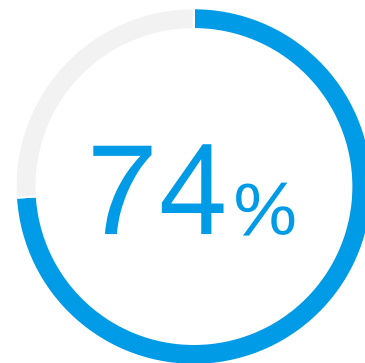

## MOTUS CUSTOMER STATISTIC

74% of surveyed Motus customers searched for a vehicle program provider because they were looking to create a fair and accurate program.

---

Source: TechValidate survey of 128 users of Motus