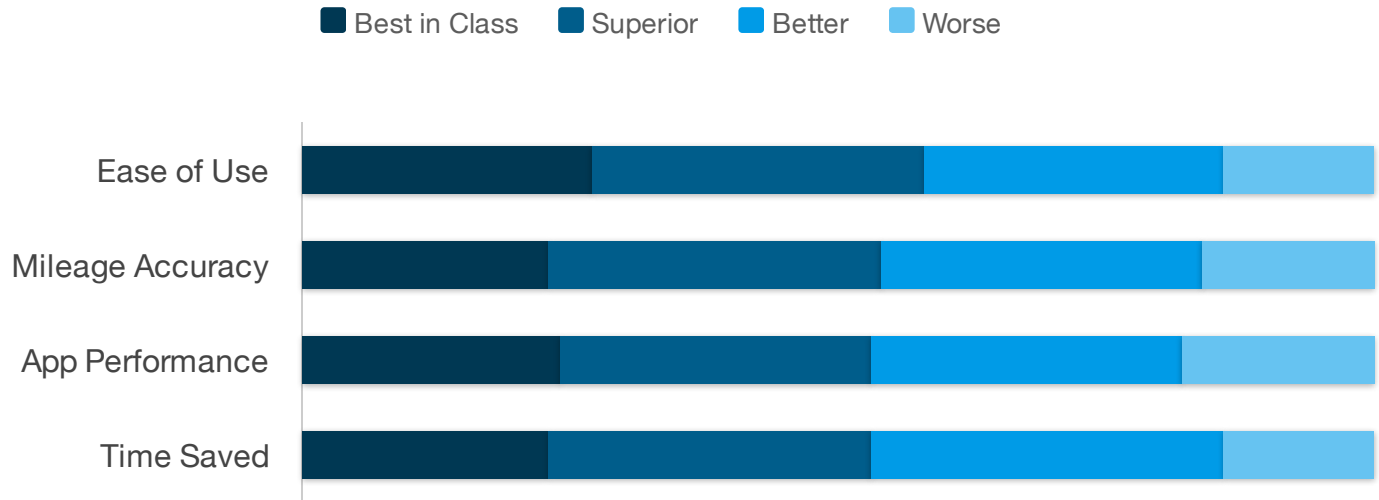

## How does the Motus App compare to other mileage tracking solutions you've used previously?

Source: TechValidate survey of 525 users of Motus

✓ Validated

Published: Jan. 5, 2017 TVID: FC3-3A8-DD3

TechValidate  
by SurveyMonkey