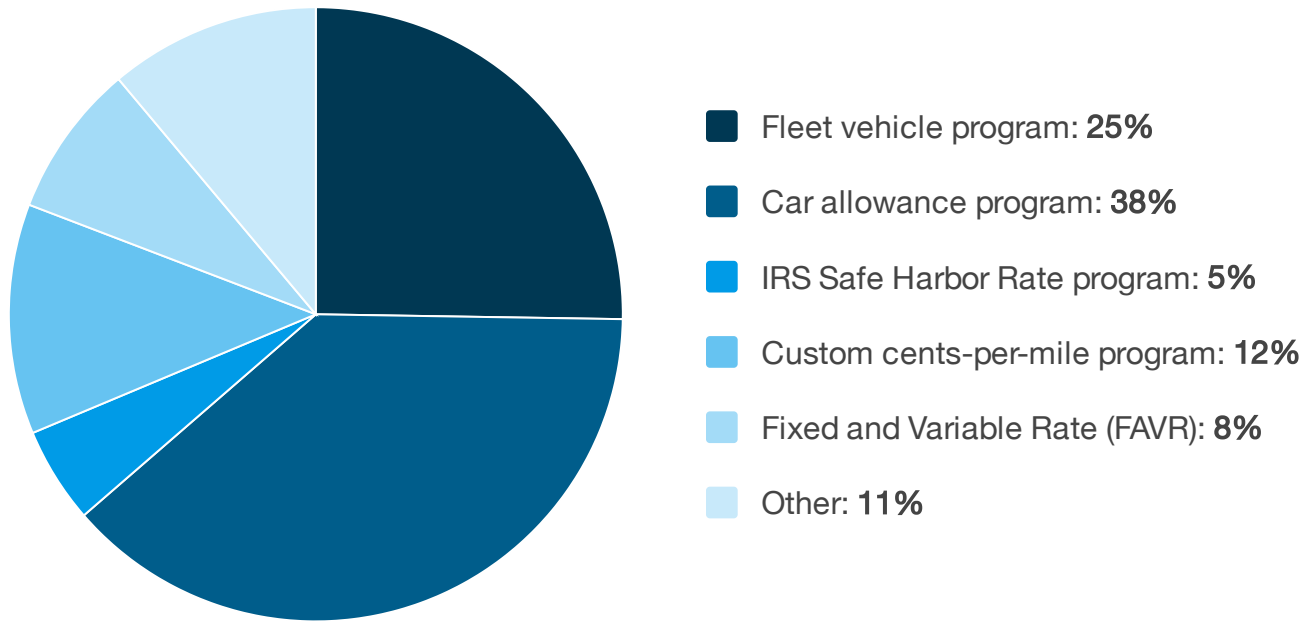

Before partnering with Motus, what type of vehicle program did you administer?

Source: TechValidate survey of 118 users of Motus

✓ Validated

Published: Oct. 27, 2017 TVID: E5D-9C4-807

motus

TechValidate
by SurveyMonkey