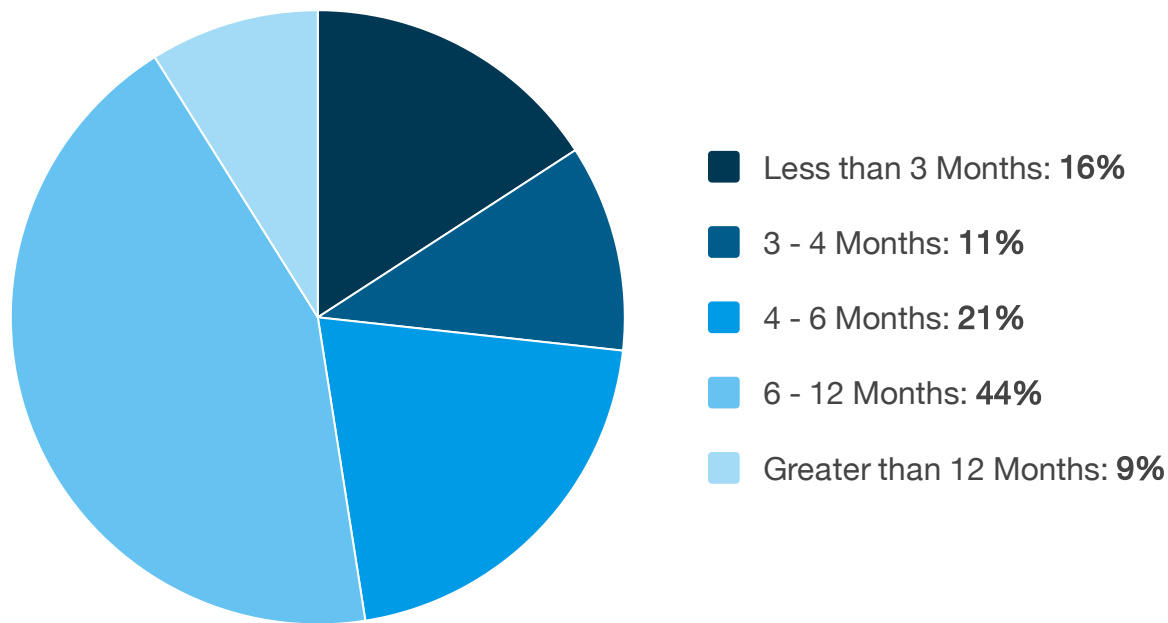

How long did it take for your company to realize a return on your investment?

Source: TechValidate survey of 160 users of Motus

✓ Validated

Published: Oct. 5, 2017 TVID: E40-F39-9A6

motus

TechValidate
by SurveyMonkey