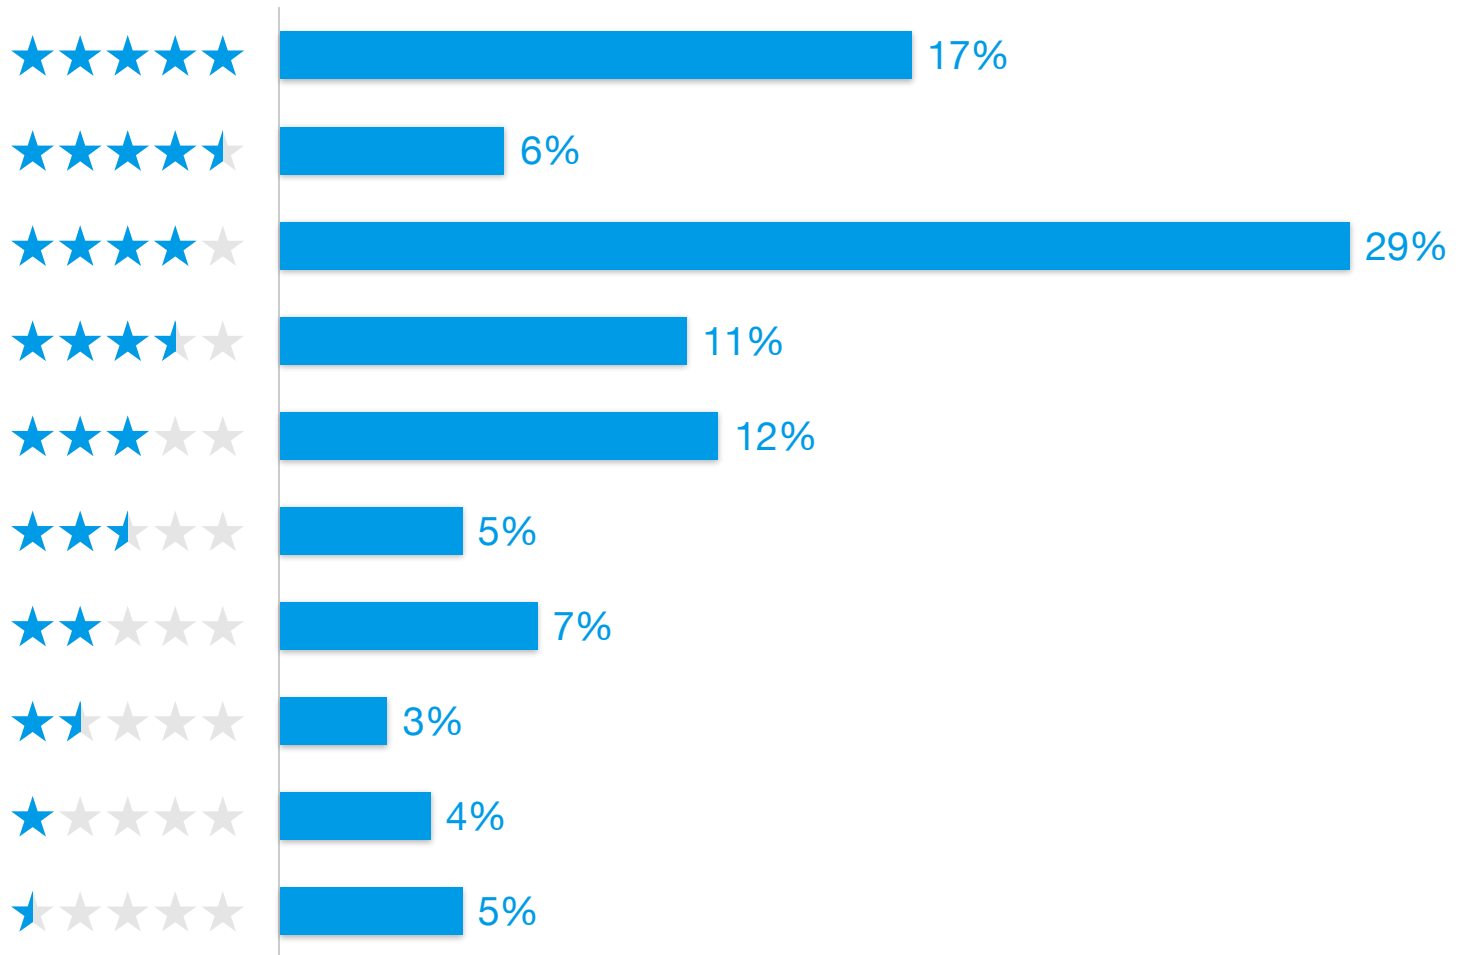

How would you rate the Motus App?

Source: TechValidate survey of 501 users of Motus

✓ Validated

Published: Jan. 5, 2017 TVID: DD3-2F6-641

TechValidate
by SurveyMonkey