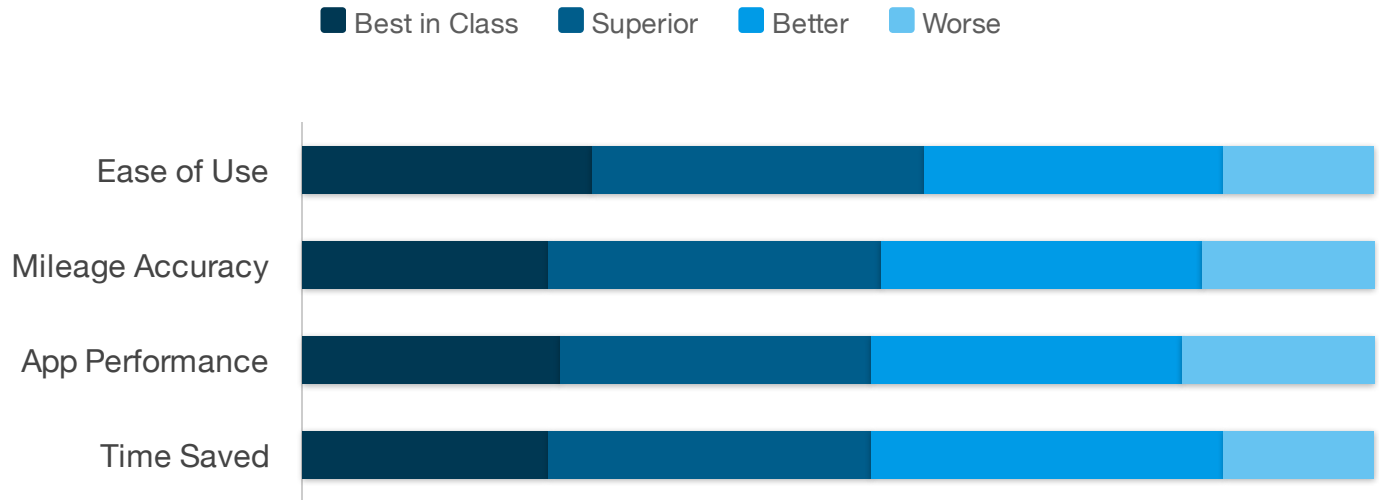

How does the Motus App compare to other mileage tracking solutions you've used previously?

Source: TechValidate survey of 525 users of Motus

✓ Validated

Published: Dec. 21, 2016 TVID: BEB-052-515

TechValidate
by SurveyMonkey