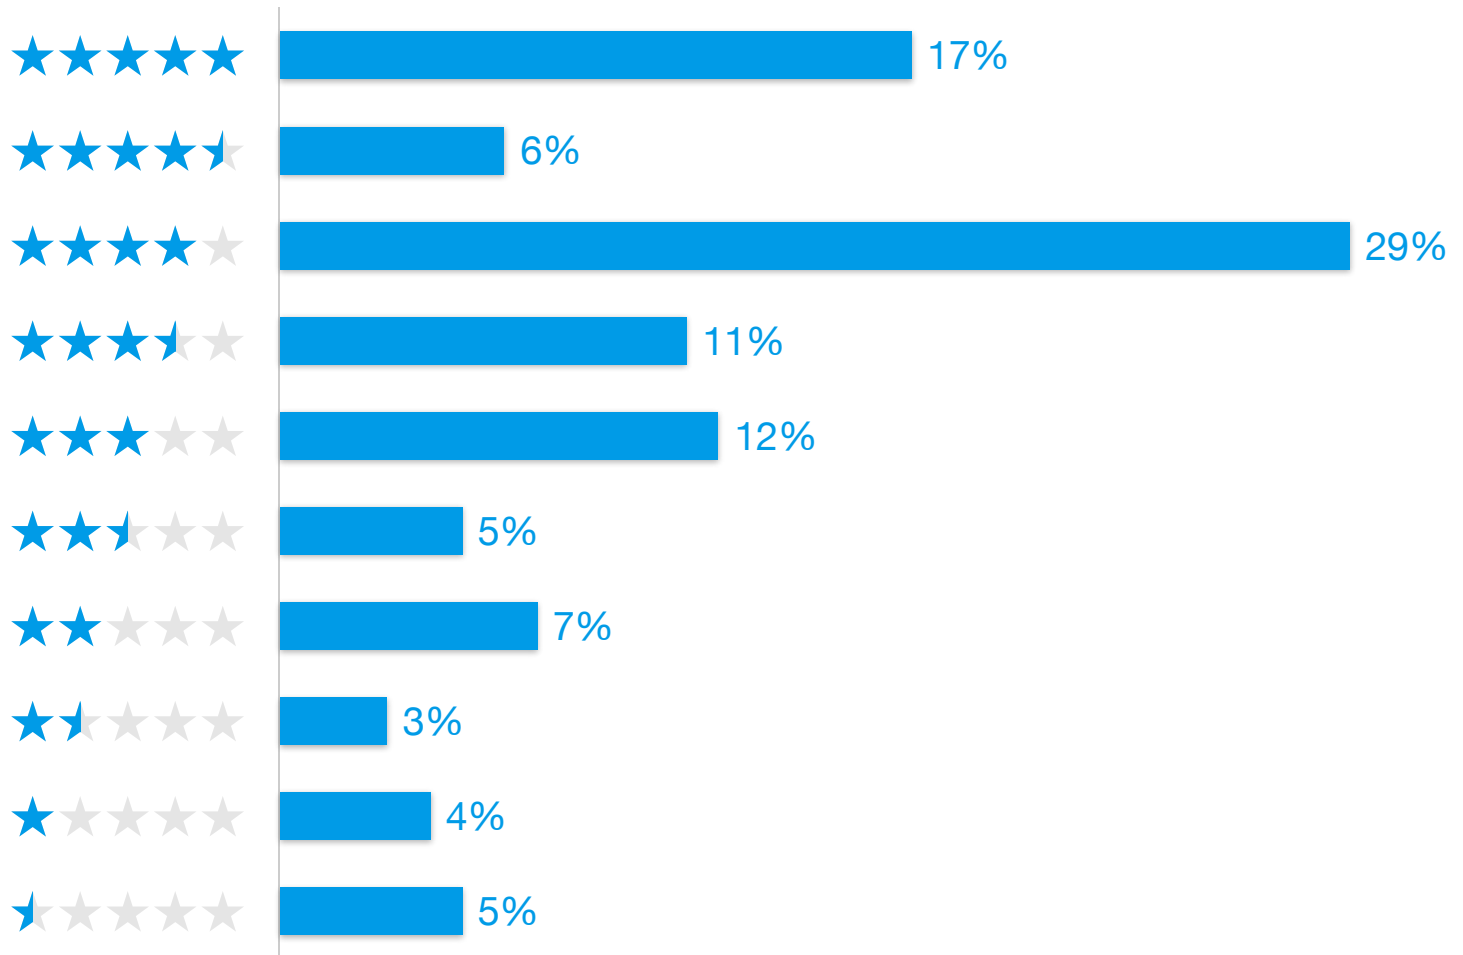

## How would you rate the Motus App?

Source: TechValidate survey of 501 users of Motus

✓ Validated

Published: Dec. 21, 2016 TVID: B4B-878-403

TechValidate  
by SurveyMonkey