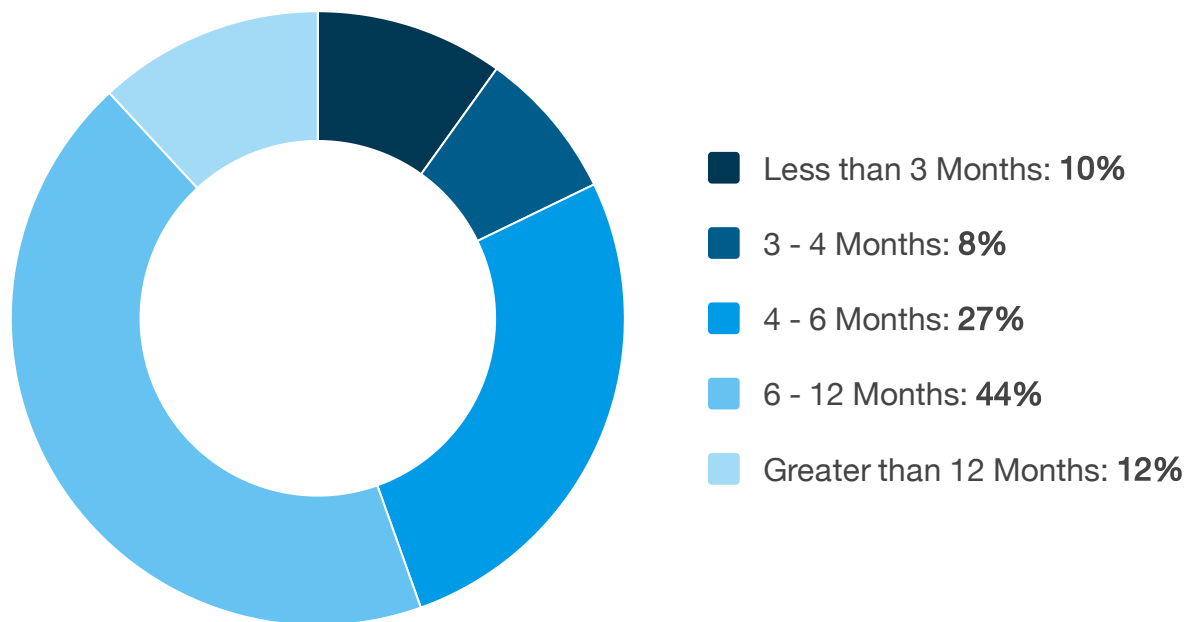

How long did it take for your company to realize a return on your investment?

Source: TechValidate survey of 52 users of Motus

✓ Validated

Published: Dec. 8, 2016 TVID: 6F5-0AA-1AB

motus

TechValidate
by SurveyMonkey