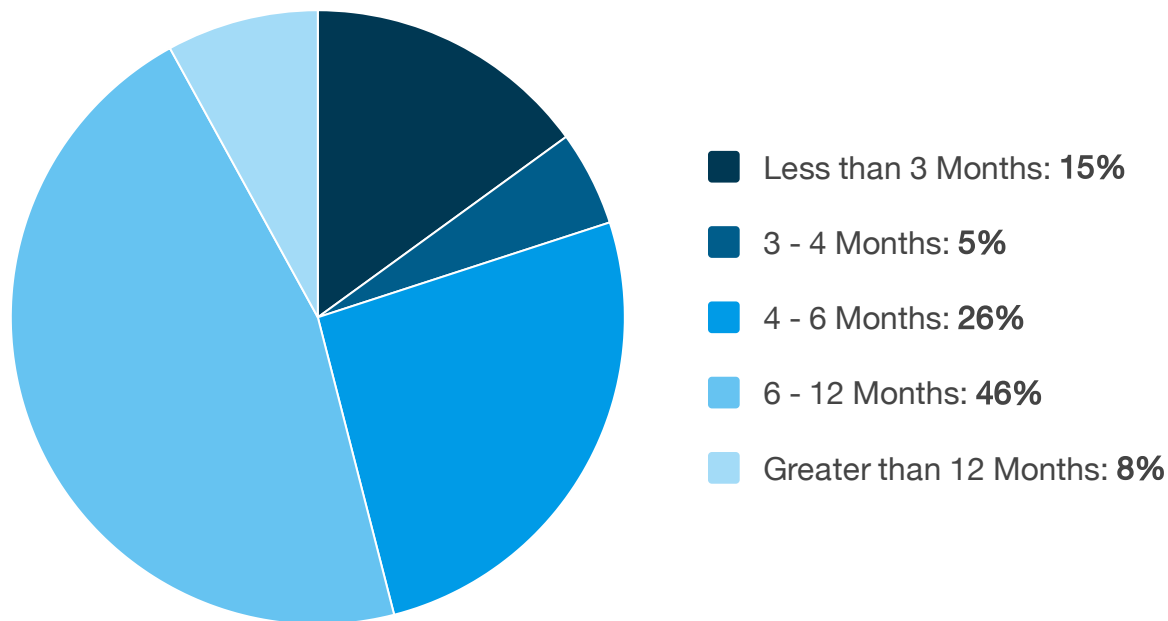

How long did it take for your company to realize a return on your investment?

Source: TechValidate survey of 39 users of Motus

✓ Validated

Published: Oct. 24, 2017 TVID: 3B1-FC8-D2A

motus

TechValidate
by SurveyMonkey