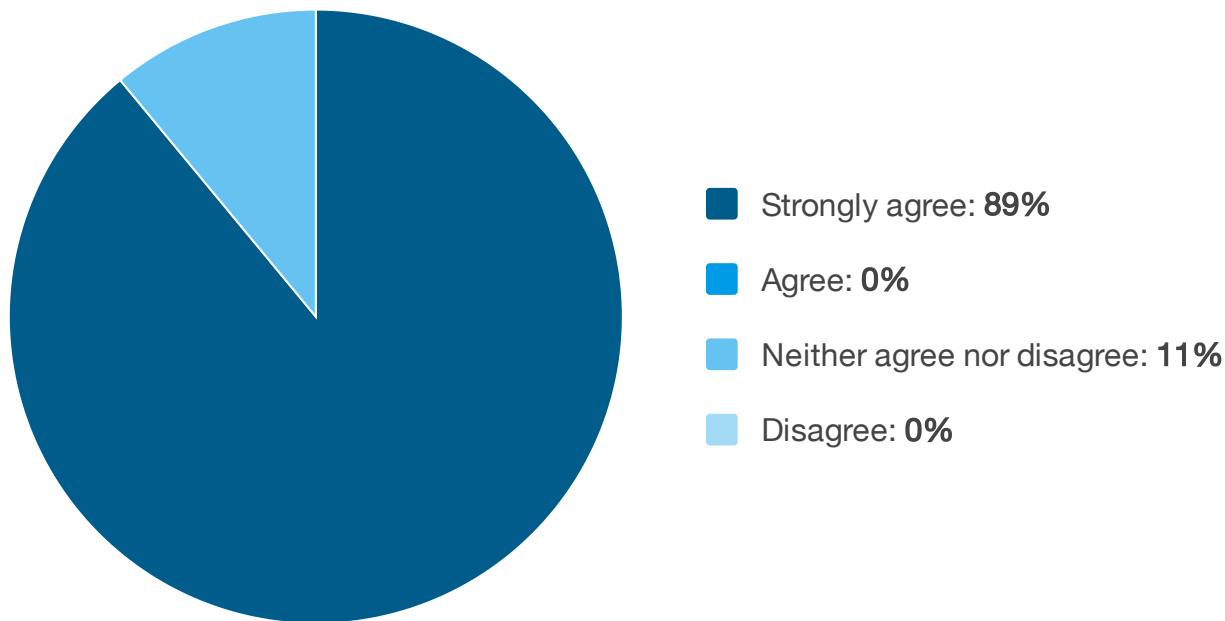

Please rate your level of agreement with this statement: Motus (formerly Runzheimer) is the leader in domestic relocation and living cost data.

Source: TechValidate survey of 9 users of Motus

✓ Validated