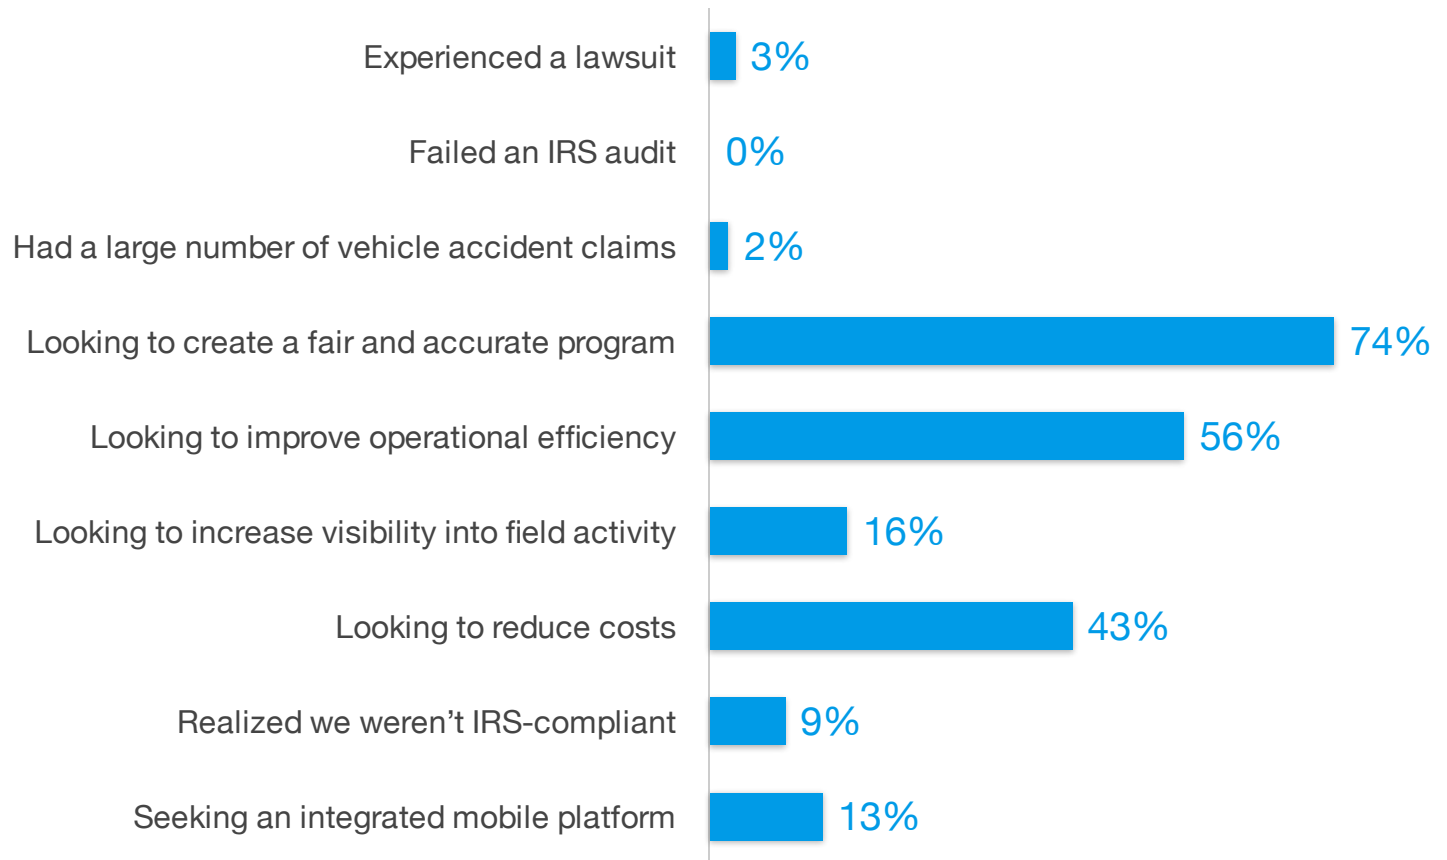

What were the primary drivers in your search for a vehicle program provider?

Source: TechValidate survey of 128 users of Motus

Validated Published: Dec. 21, 2016 TVID: 0BA-D64-891

TechValidate
by SurveyMonkey