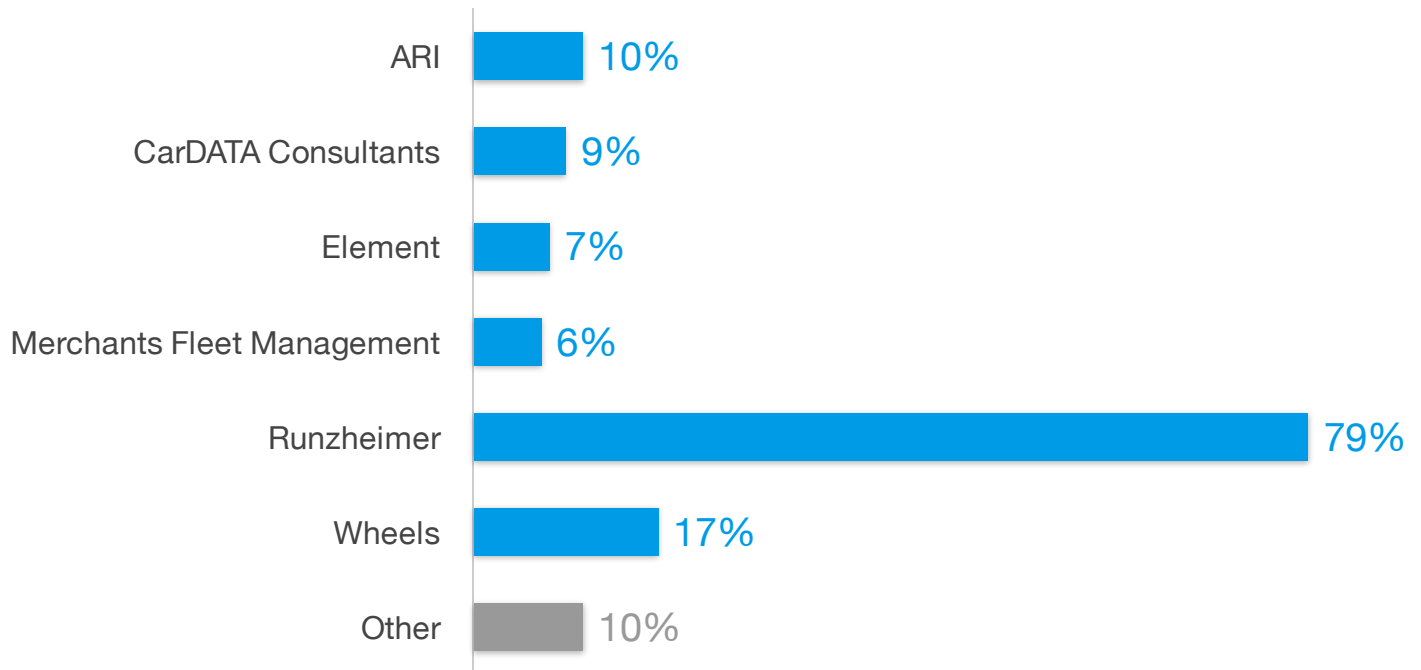

What vendors did you evaluate before choosing Motus?

Source: TechValidate survey of 70 users of Motus

✓ Validated

Published: Dec. 8, 2016 TVID: 058-8EB-DC2

TechValidate
by SurveyMonkey