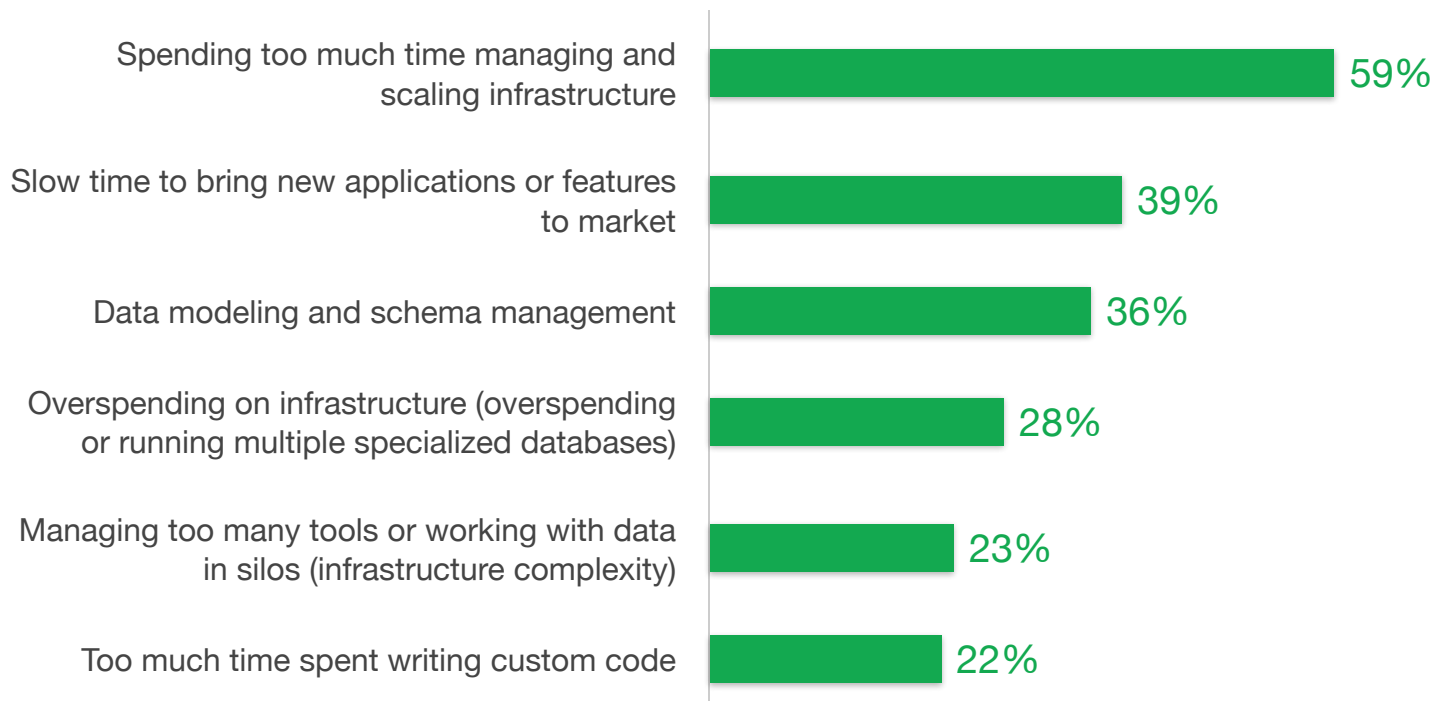

Before using MongoDB Atlas, what challenges were you facing?

Source: TechValidate survey of 150 users of MongoDB

✓ Validated

Published: Jun. 30, 2022 TVID: 56A-305-701

TechValidate
by SurveyMonkey