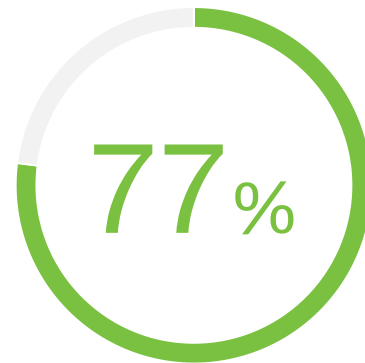

Smart Spaces – EMEAR

77% of surveyed IT organizations located in EMEAR said that Wifi has helped establish a smarter work experience.

Source: TechValidate survey of 52 users of Cisco Meraki

✓ Validated

Published: Feb. 24, 2022 TVID: F8B-D4F-F86