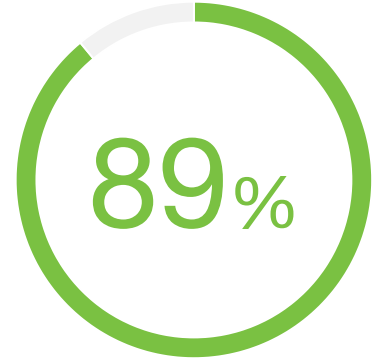

CISCO MERAKEI CUSTOMER STATISTIC

89% of surveyed State & Local Government IT organizations said that Wifi has helped establish a smarter work experience.

Source: TechValidate survey of 44 users of Cisco Meraki