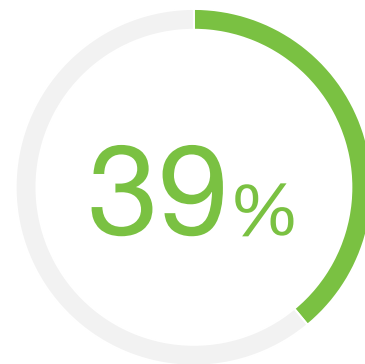

39% of surveyed Educational Institution IT organizations confirmed that one of their top-of-mind IT challenges is Supporting hybrid work, workers in an office or branch and those at home.

Source: TechValidate survey of 806 users of Cisco Meraki