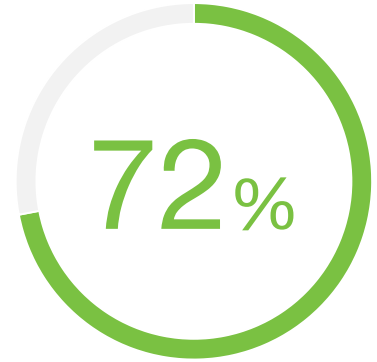

## IT Solution Factors – SMB

72% of Meraki customers say their most important factor when selecting an IT solution is ease of setup and use.

Source: TechValidate survey of 1494 users of Cisco Meraki

✓ Validated