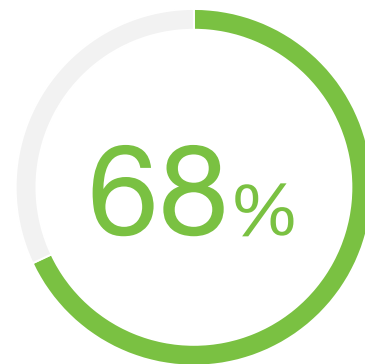

68% of surveyed IT organizations located in EMEAR confirmed that one of their top-of-mind IT challenges is Supporting hybrid work, workers in an office or branch, and those at home.

Source: TechValidate survey of 56 users of Cisco Meraki