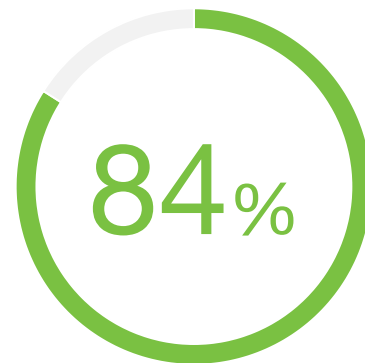

## MT CUSTOMER STATISTIC

84% of surveyed organizations identified Meraki single pane of glass visibility on the dashboard as an incredibly valuable MT sensor feature.

Source: TechValidate survey of 37 users of MT