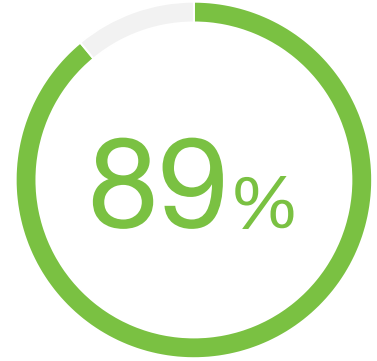

CISCO MERAKI CUSTOMER STATISTIC

89% of surveyed Educational Institution IT organizations said that Wifi has helped establish a smarter work experience.

Source: TechValidate survey of 739 users of Cisco Meraki