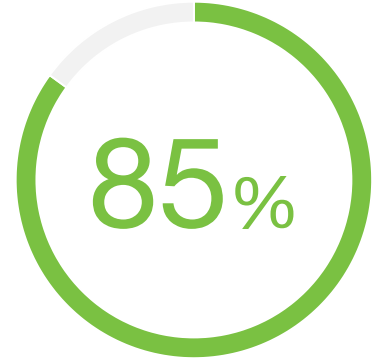

CISCO MERAKI CUSTOMER STATISTIC

85% of surveyed Enterprise IT organizations confirmed that one of their top-of-mind IT challenges is Cyber security.

Source: TechValidate survey of 655 users of Cisco Meraki