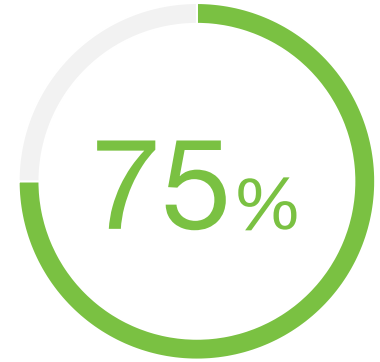

Smart Spaces – APJC

75% of surveyed IT organizations located in APJC said that Wifi has helped establish a smarter work experience.

Source: TechValidate survey of 134 users of Cisco Meraki

✓ Validated

Published: Feb. 24, 2022 TVID: 4DD-D45-C43