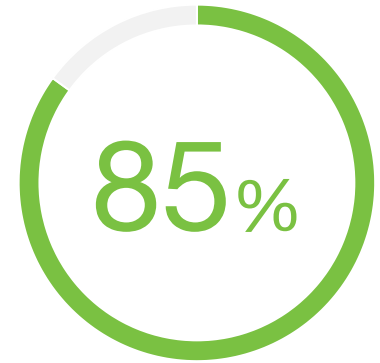

EMEAR Survey

85% of surveyed Retail organisations located in EMEAR agree that Meraki enables central management of network security and helps keep branches and remote workers safe.

Source: TechValidate survey of 34 users of Cisco Meraki