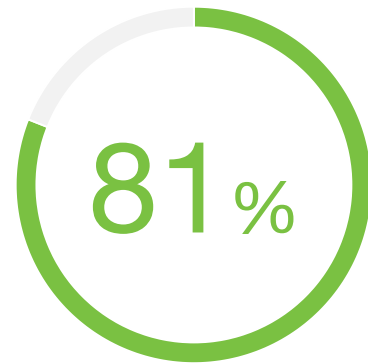

CISCO MERAKI CUSTOMER STATISTIC

81% of surveyed Educational Institution IT organizations confirmed that one of their top-of-mind IT challenges is Cyber security.

Source: TechValidate survey of 806 users of Cisco Meraki