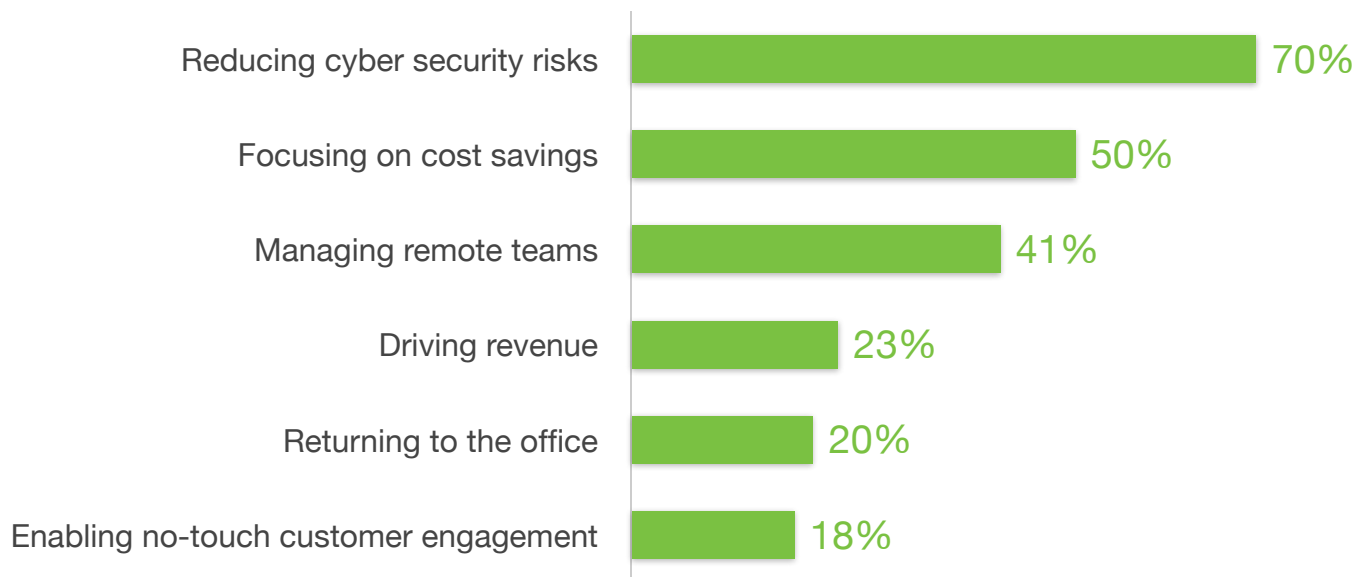

UKI Customer Challenges

What are the biggest challenges your IT team faces that need to be solved for?

Source: TechValidate survey of 220 users of Cisco Meraki. Sample comprised of organizations located in Ireland and the United Kingdom.