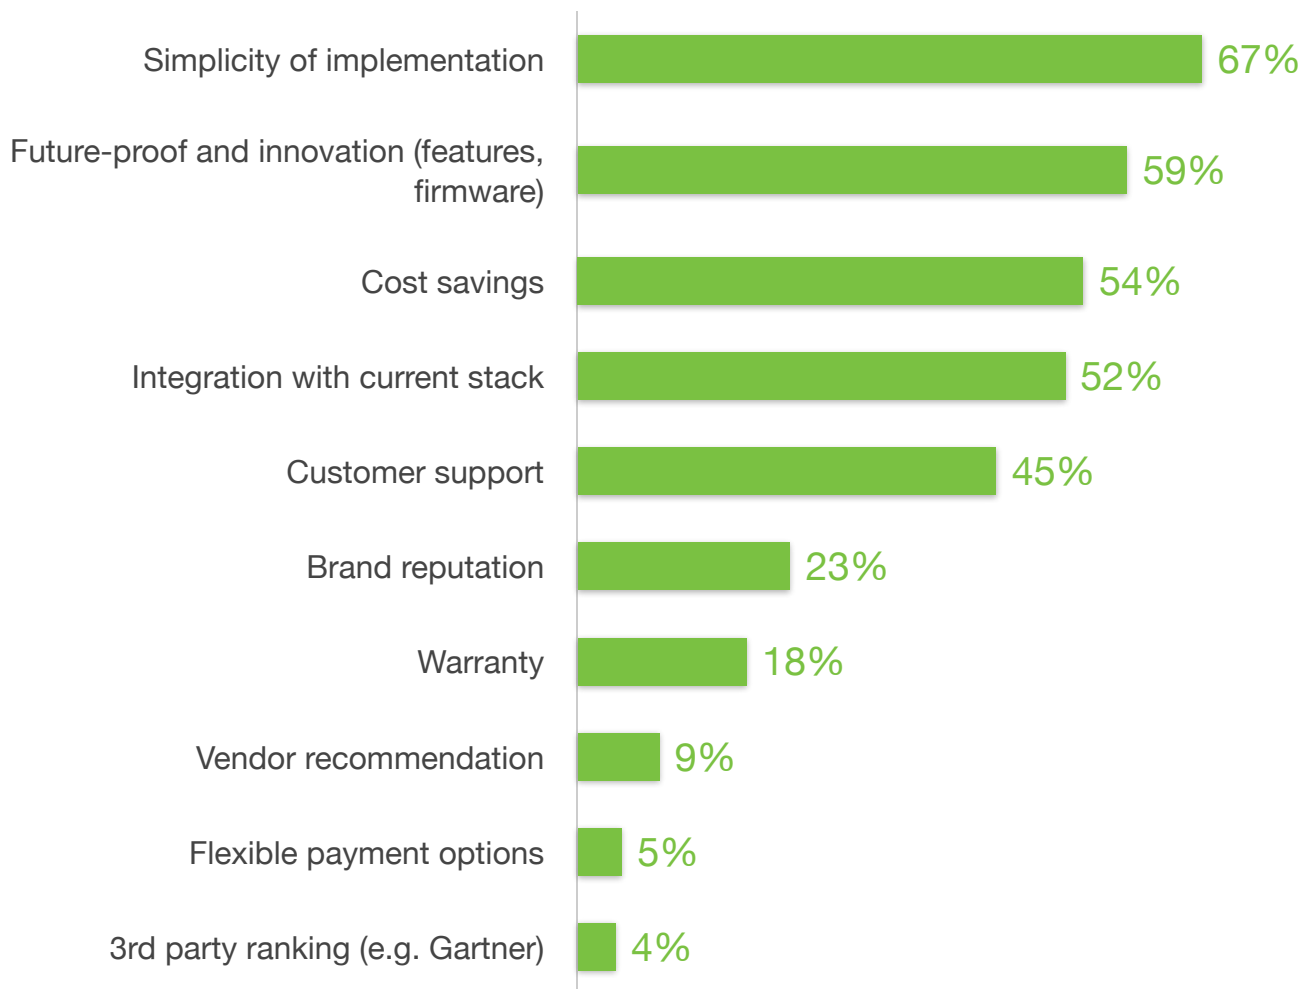

# UKI Customer Priorities

What are the top priorities for deciding on an IT solution?

Source: TechValidate survey of 221 users of Cisco Meraki. Sample comprised of organizations located in Ireland and the United Kingdom.