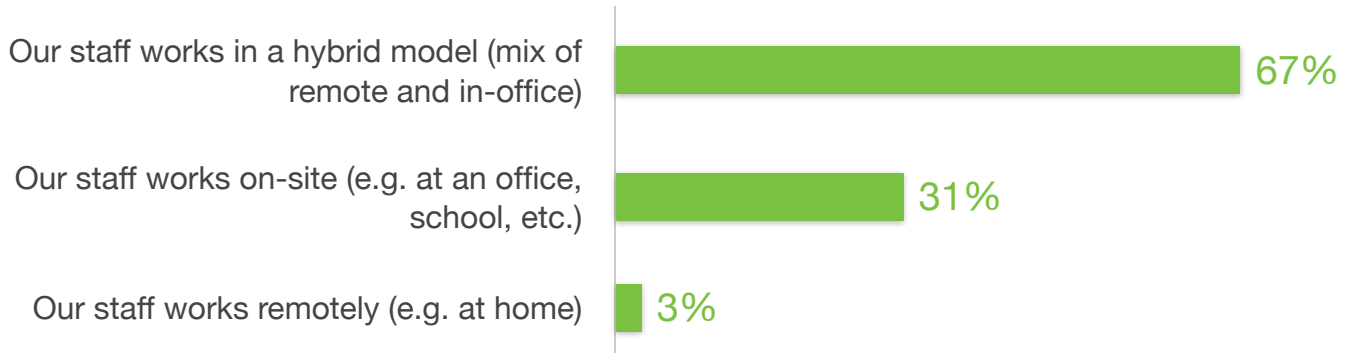

Workforce – Manufacturing

How are you currently supporting your workforce?

Source: TechValidate survey of 144 users of Cisco Meraki. Sample comprised of Manufacturing IT organizations.

✓ Validated

Published: Mar. 24, 2023 TVID: E23-9D5-FDB