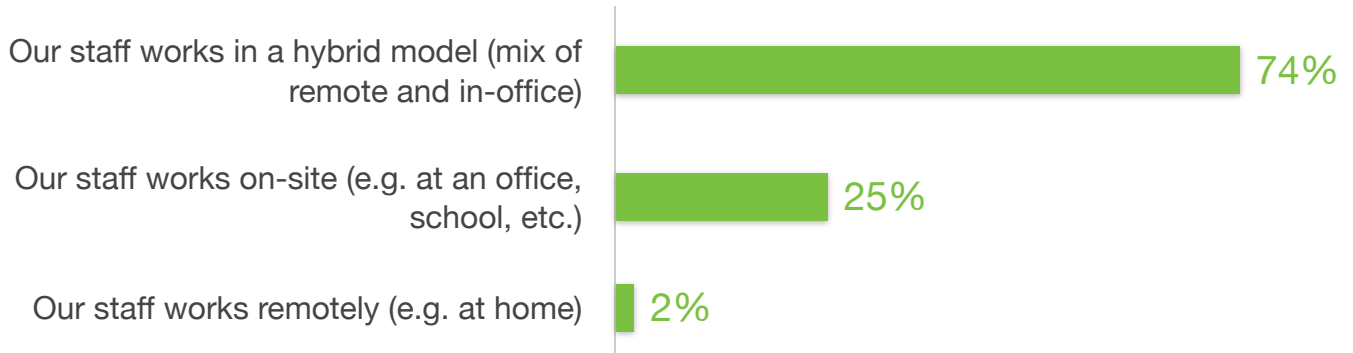

Workforce – Healthcare

How are you currently supporting your workforce?

Source: TechValidate survey of 125 users of Cisco Meraki. Sample comprised of Healthcare IT organizations.

✓ Validated

Published: Mar. 24, 2023 TVID: DDD-6F3-903