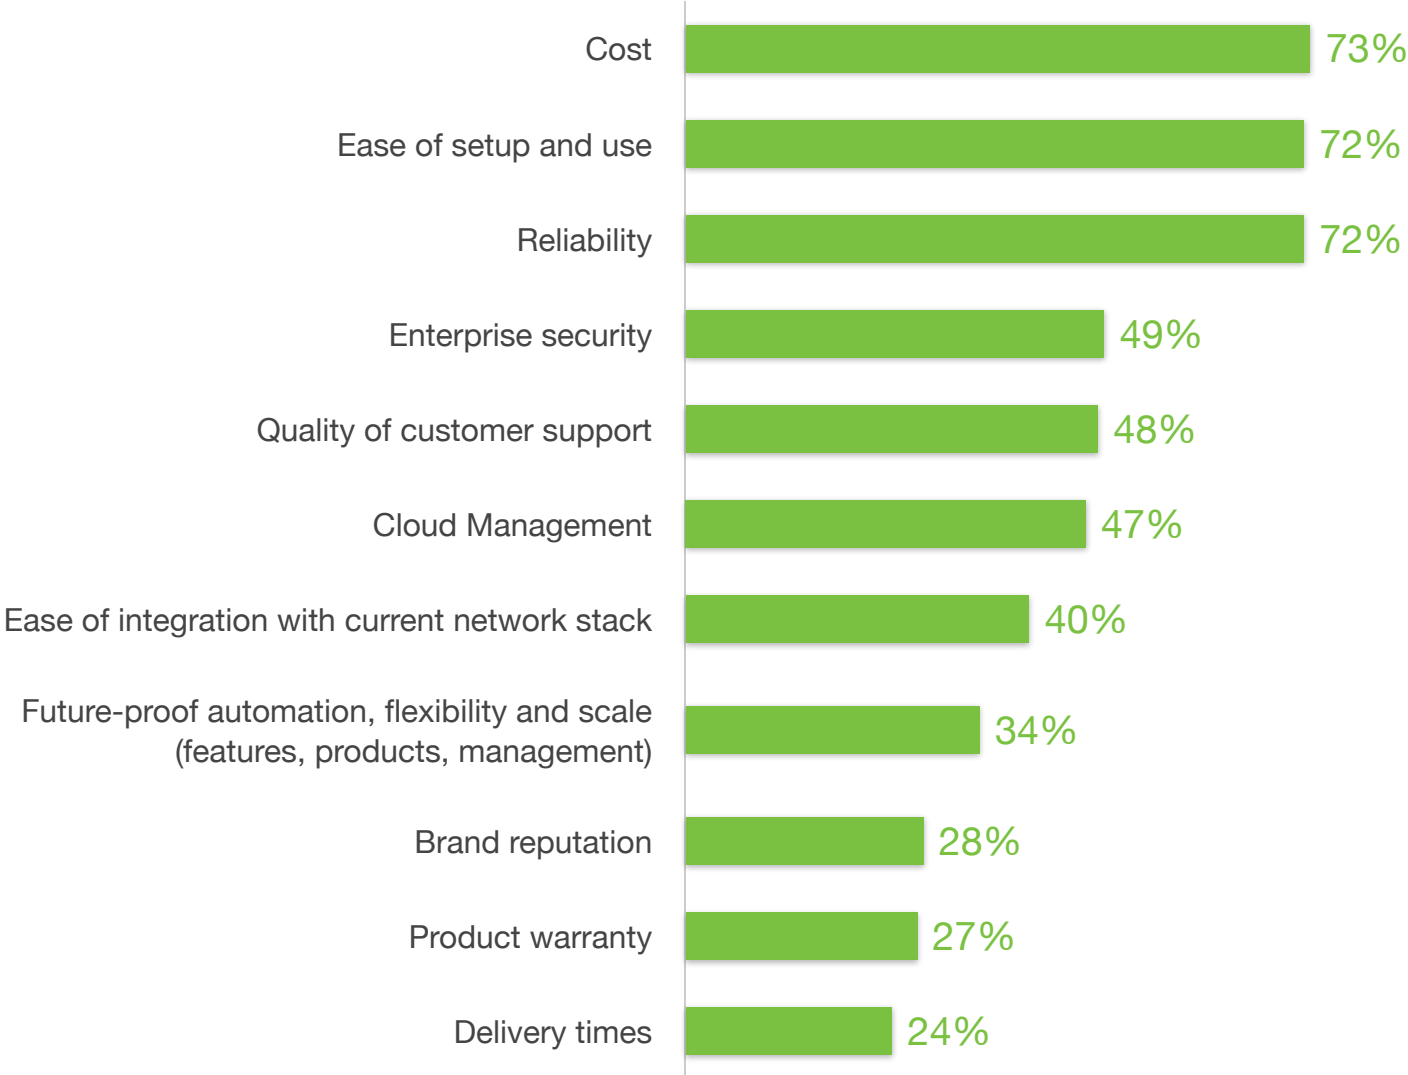

IT Solution Factors – SMB

What are the most important factors for you when selecting an IT solution?

Source: TechValidate survey of 1492 users of Cisco Meraki

Validated Published: Mar. 24, 2023 TVID: D7C-2D7-51B