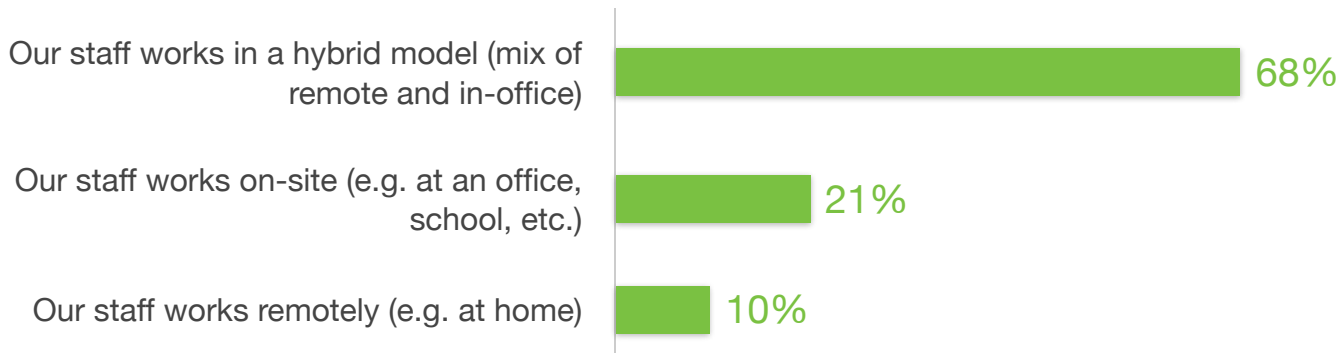

# SMB Workforce

## How are you currently supporting your workforce?

Source: TechValidate survey of 1491 users of Cisco Meraki

✓ Validated

Published: Mar. 17, 2023 TVID: D5C-4A7-F79

TechValidate  
by SurveyMonkey