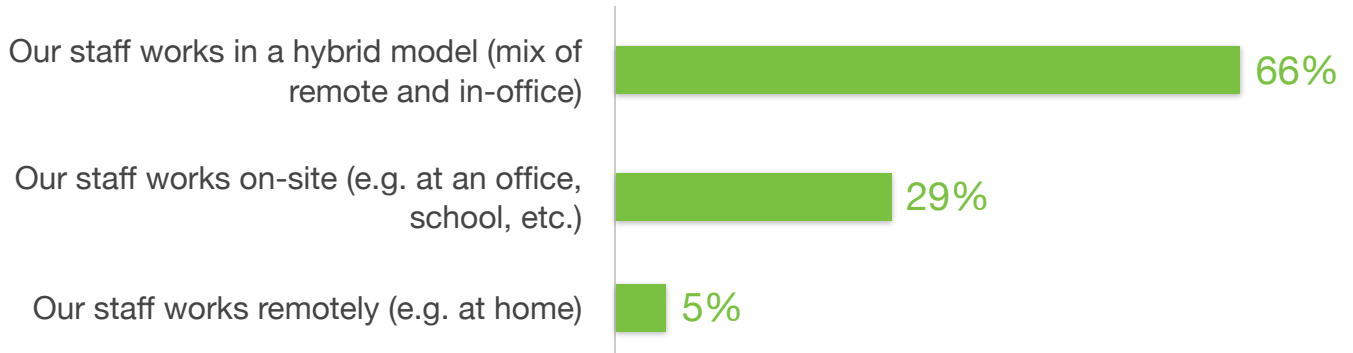

## Workforce – Retail

How are you currently supporting your workforce?

Source: TechValidate survey of 102 users of Cisco Meraki. Sample comprised of Retail IT organizations.

✓ Validated

Published: Mar. 24, 2023 TVID: CDA-A0A-04E