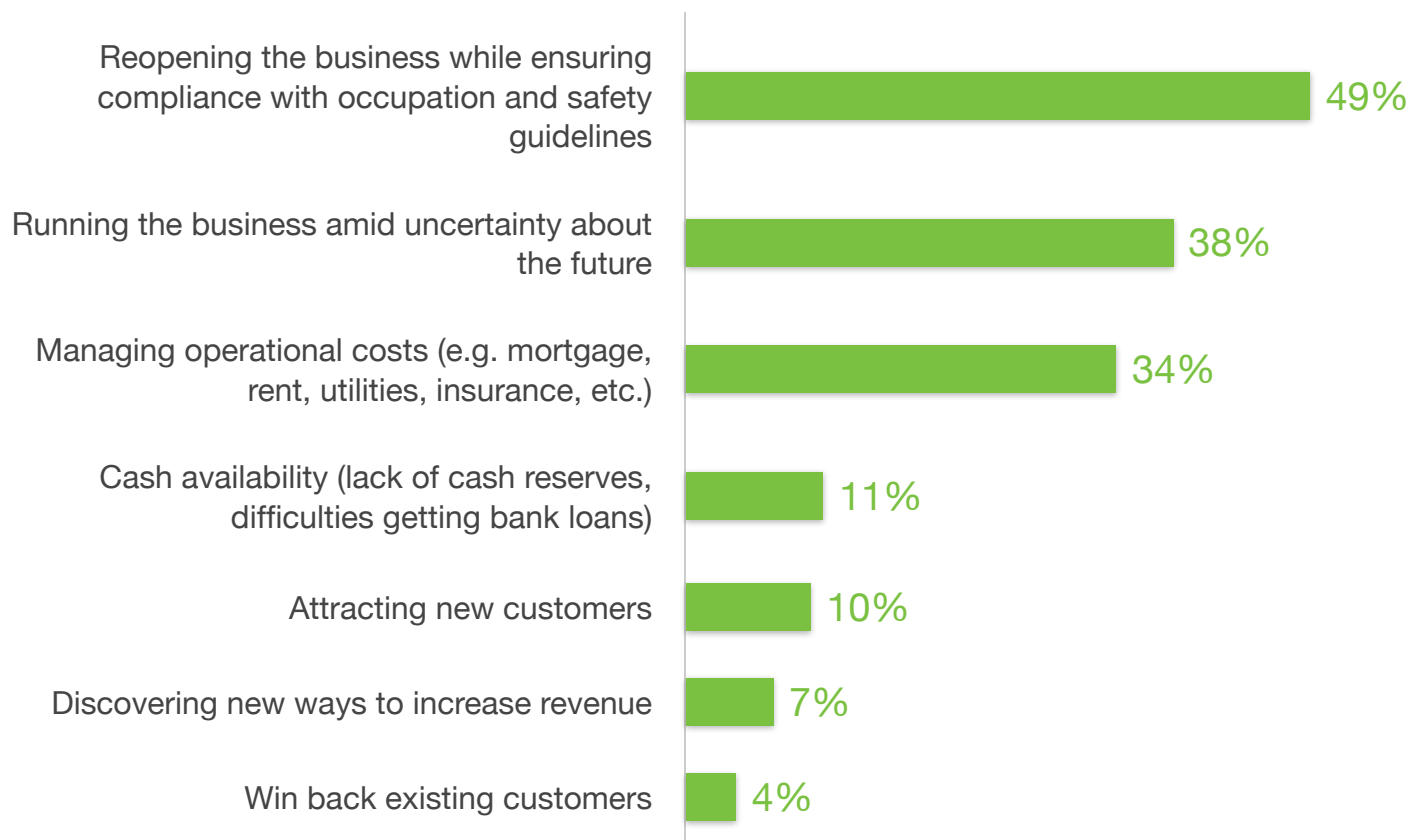

# Public Sector

## What are your organization's top-of-mind concerns since the pandemic?

Source: TechValidate survey of 334 users of Cisco Meraki. Sample comprised of Educational Institution and Government organizations located in the United States.