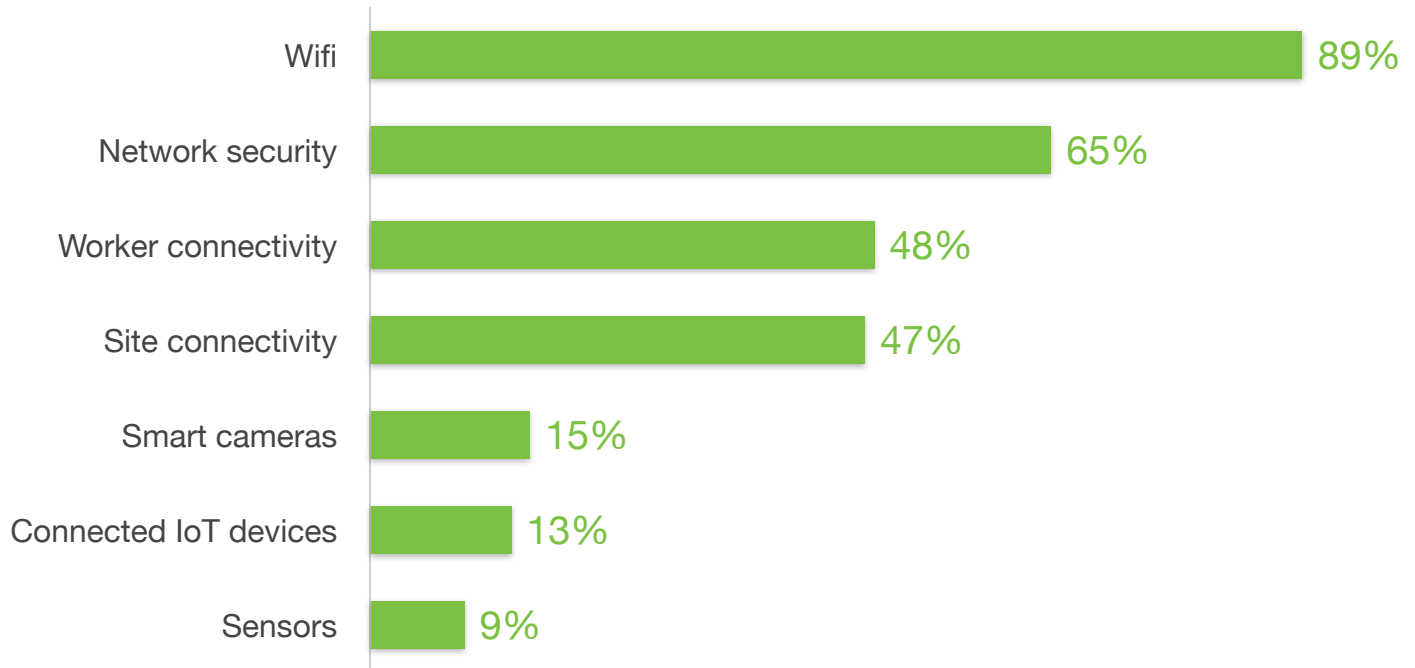

Which of the following have helped you establish a smarter work experience?

Source: TechValidate survey of 739 users of Cisco Meraki. Sample comprised of Educational Institution IT organizations.

TechValidate
by SurveyMonkey