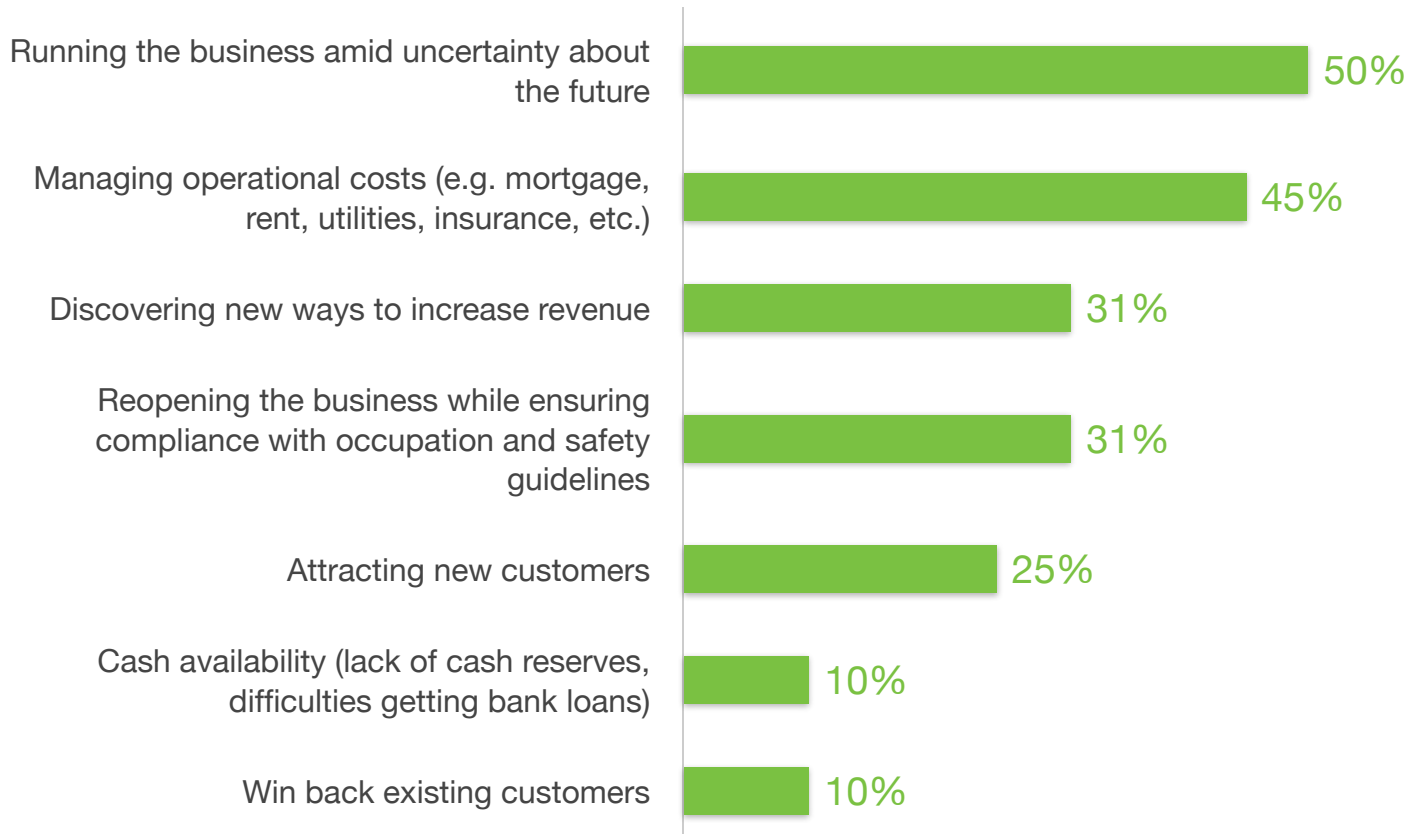

# Retail Organizations

What are your organization's top-of-mind concerns since the pandemic?

Source: TechValidate survey of 110 users of Cisco Meraki. Sample comprised of Retail organizations.