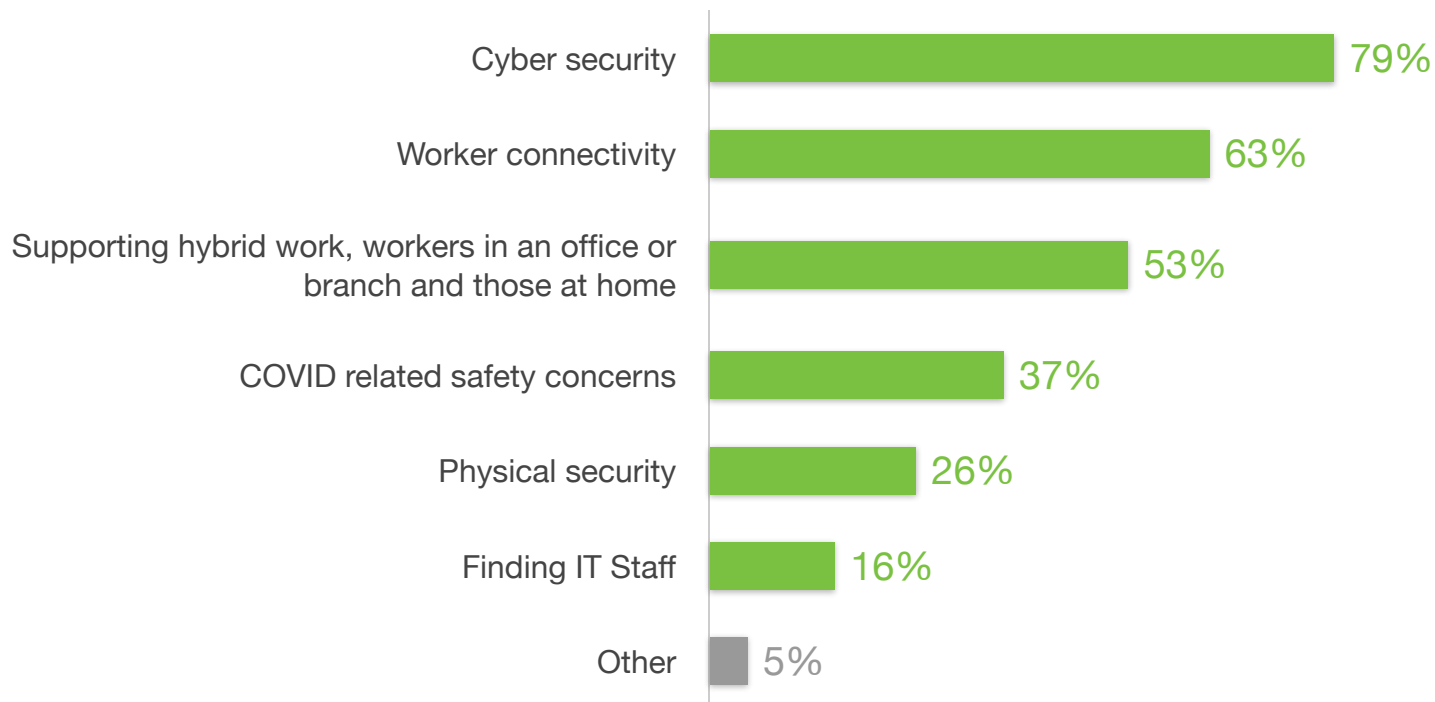

What are your organization's top-of-mind IT challenges?

Source: TechValidate survey of 19 users of Cisco Meraki. Sample comprised of Healthcare IT organizations.

TechValidate
by SurveyMonkey

✓ Validated

Published: Oct. 26, 2022 TVID: C23-659-592