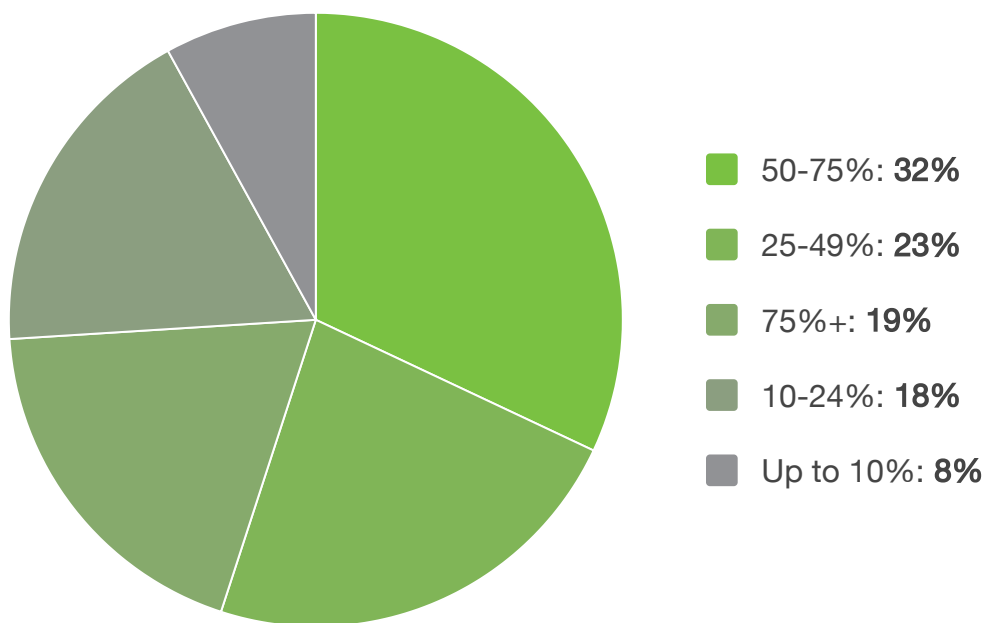

## Educational Institutions

How much time have you saved deploying, maintaining, and/or troubleshooting IT since using Meraki?

Source: TechValidate survey of 178 users of Cisco Meraki. Sample comprised of Educational Institution organizations located in the United States.