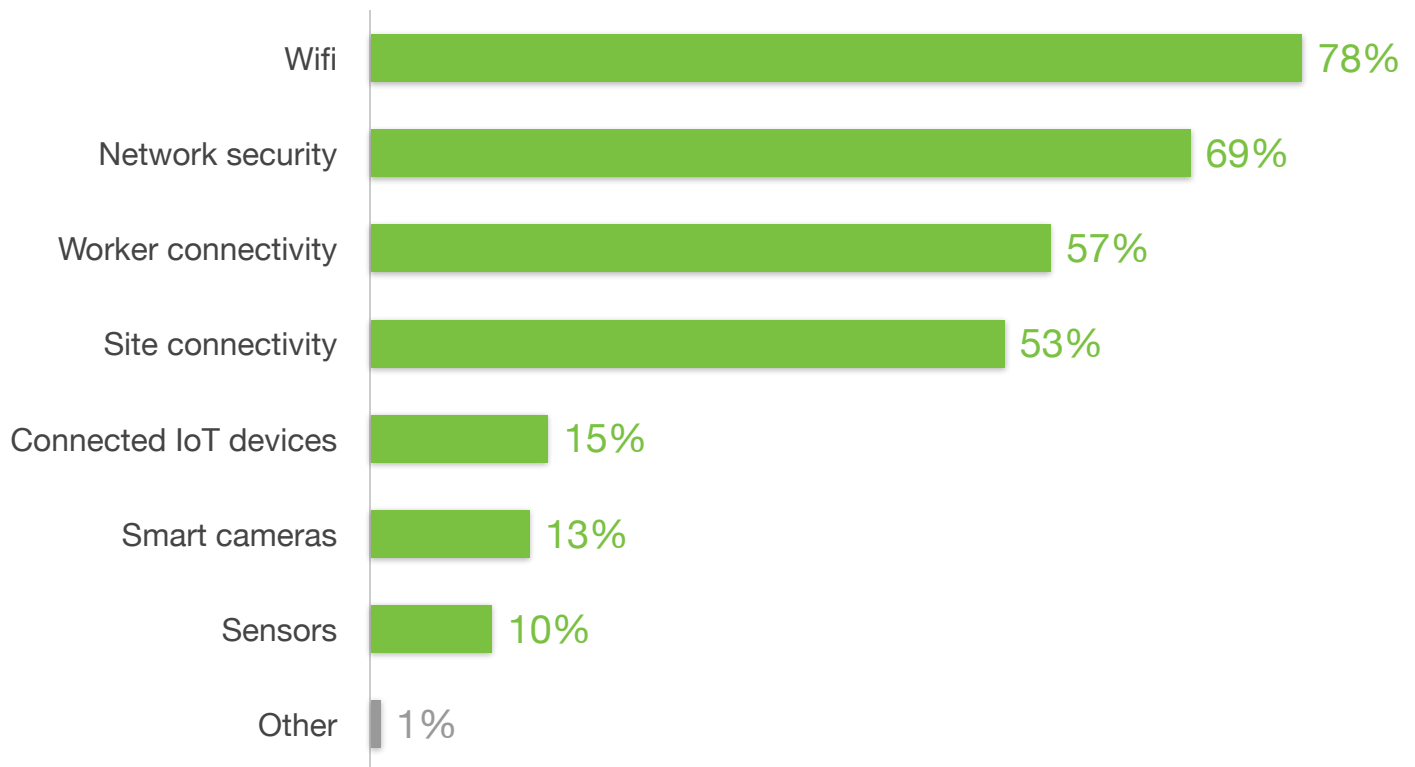

Smart Spaces

Which of the following have helped you establish a smarter work experience?

Source: TechValidate survey of 1918 users of Cisco Meraki

Validated Published: Feb. 23, 2022 TVID: B16-A67-F9C

TechValidate
by SurveyMonkey