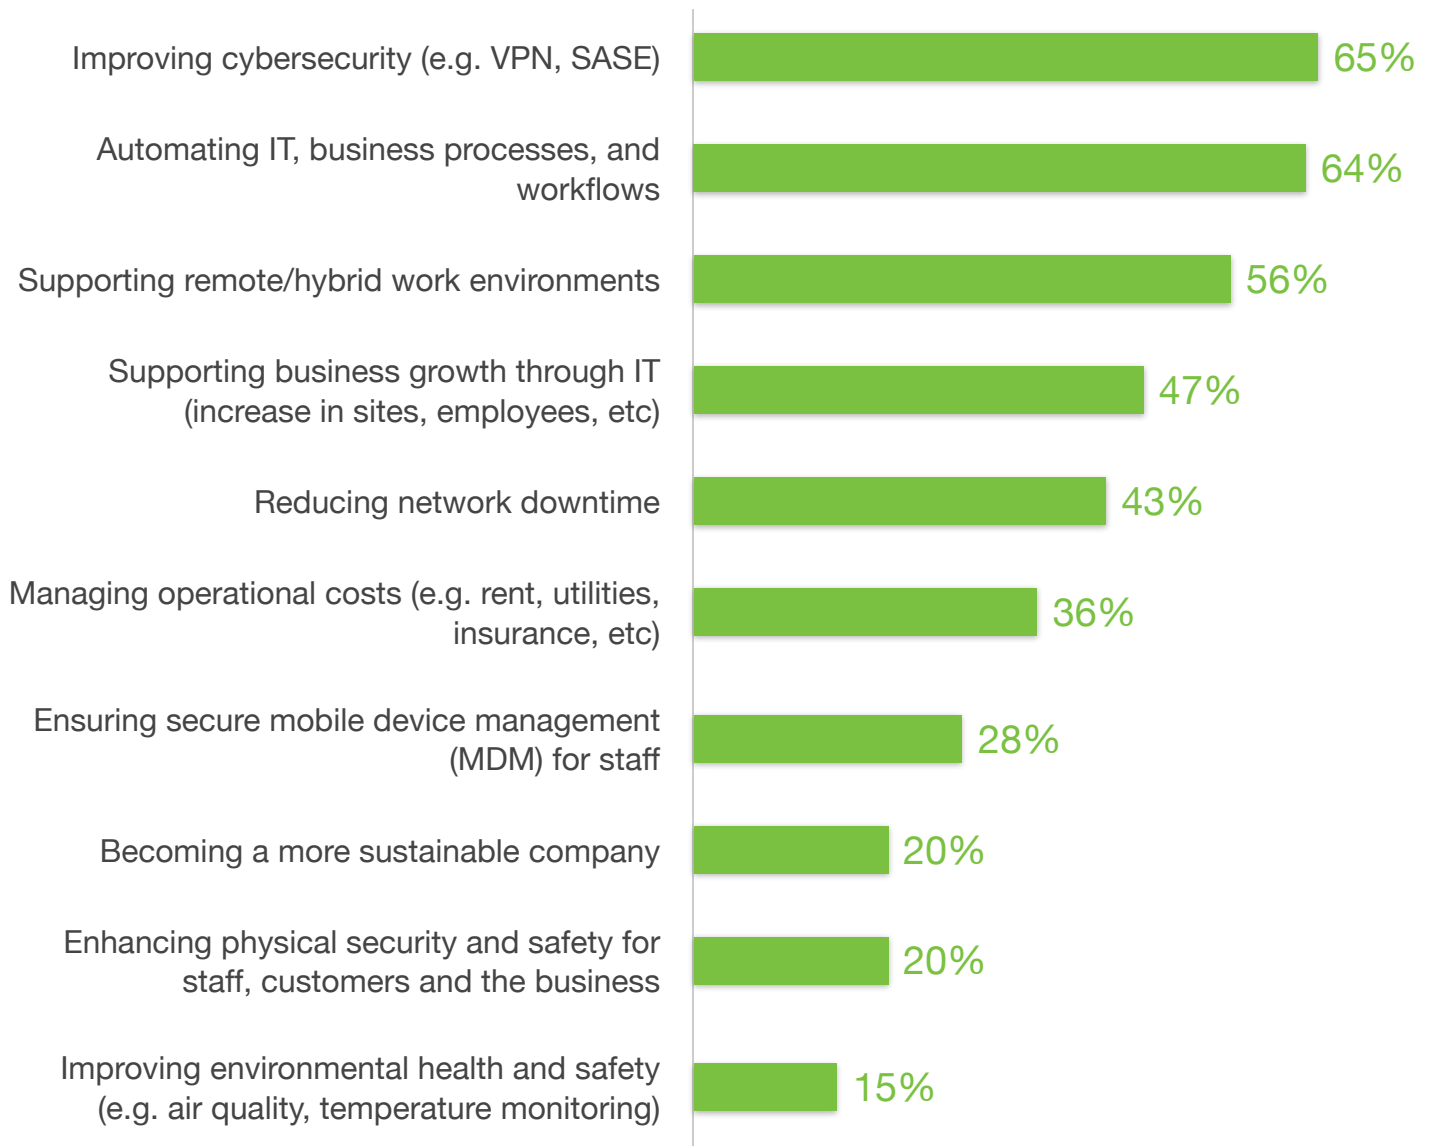

IT Priorities – Enterprise

What are your company’s main focus areas over the next 12 months?

Source: TechValidate survey of 110 users of Cisco Meraki. Sample comprised of Enterprise organizations.