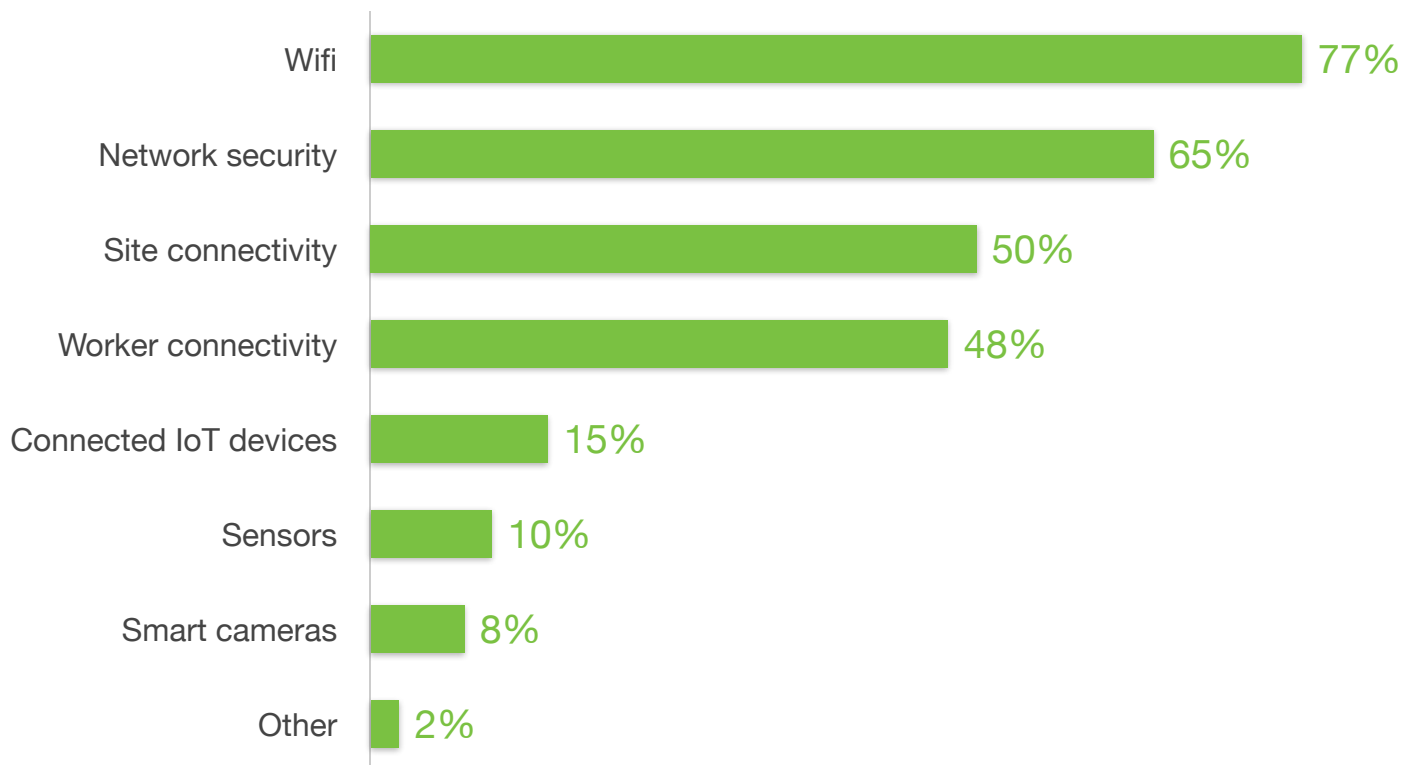

## Smart Spaces – EMEAR

Which of the following have helped you establish a smarter work experience? (EMEAR)

Source: TechValidate survey of 52 users of Cisco Meraki. Sample comprised of IT organizations located in EMEAR.