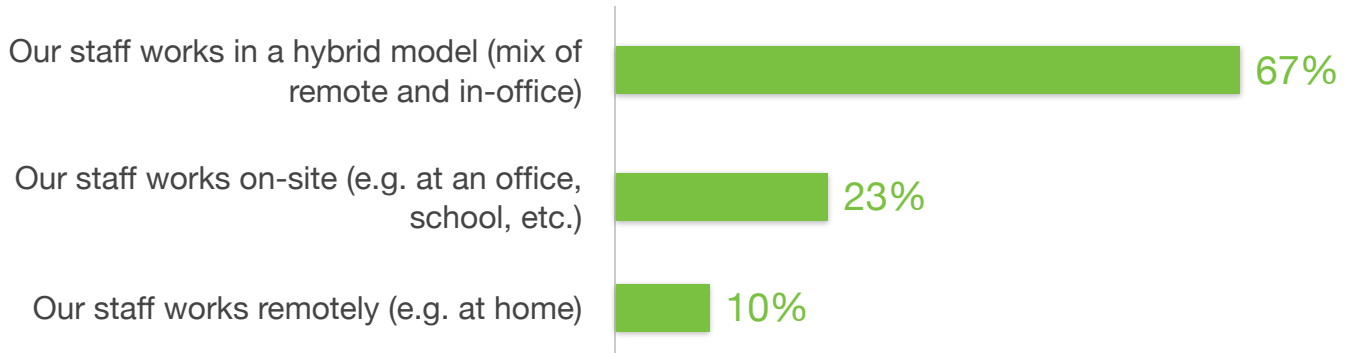

## How are you currently supporting your workforce?

Source: TechValidate survey of 1292 users of Cisco Meraki. Sample comprised of IT organizations located in North America.