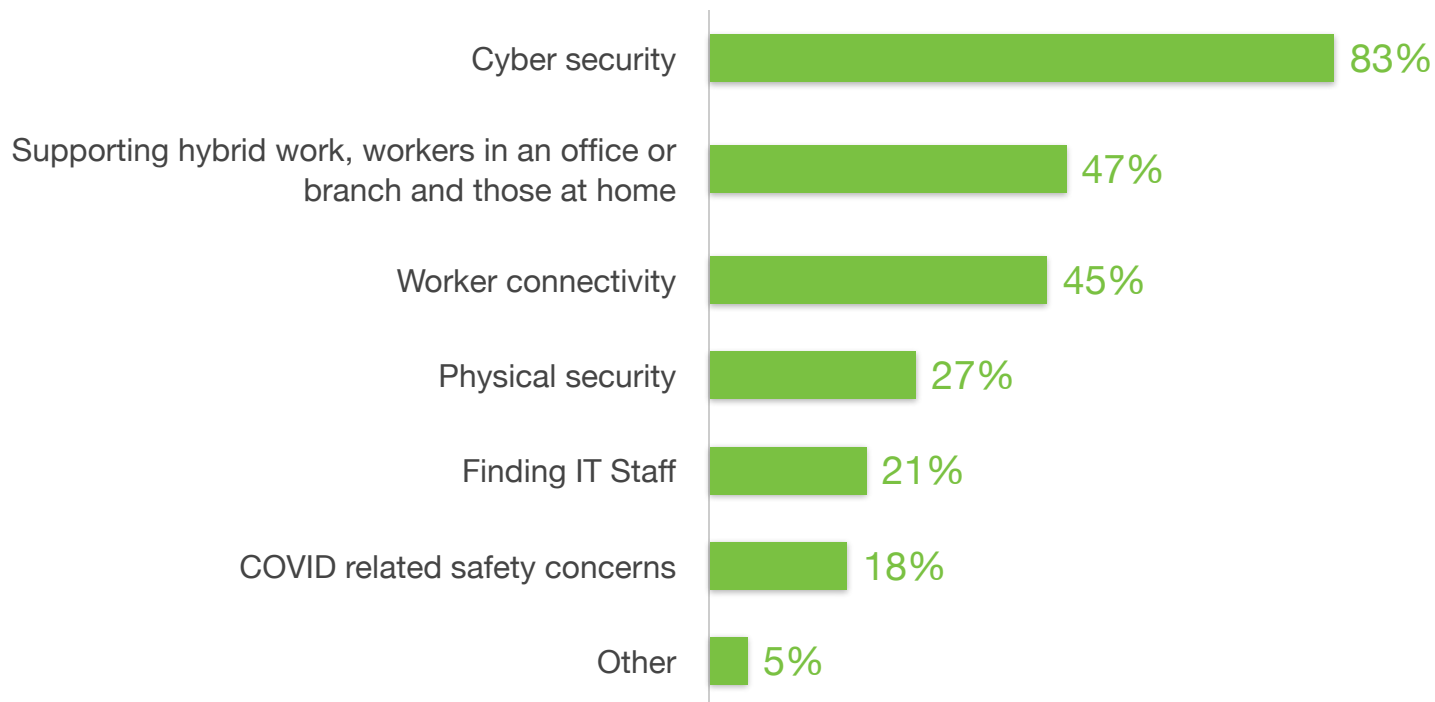

What are your organization's top-of-mind IT challenges?

Source: TechValidate survey of 1710 users of Cisco Meraki. Sample comprised of IT organizations located in Americas

TechValidate
by SurveyMonkey

✓ Validated