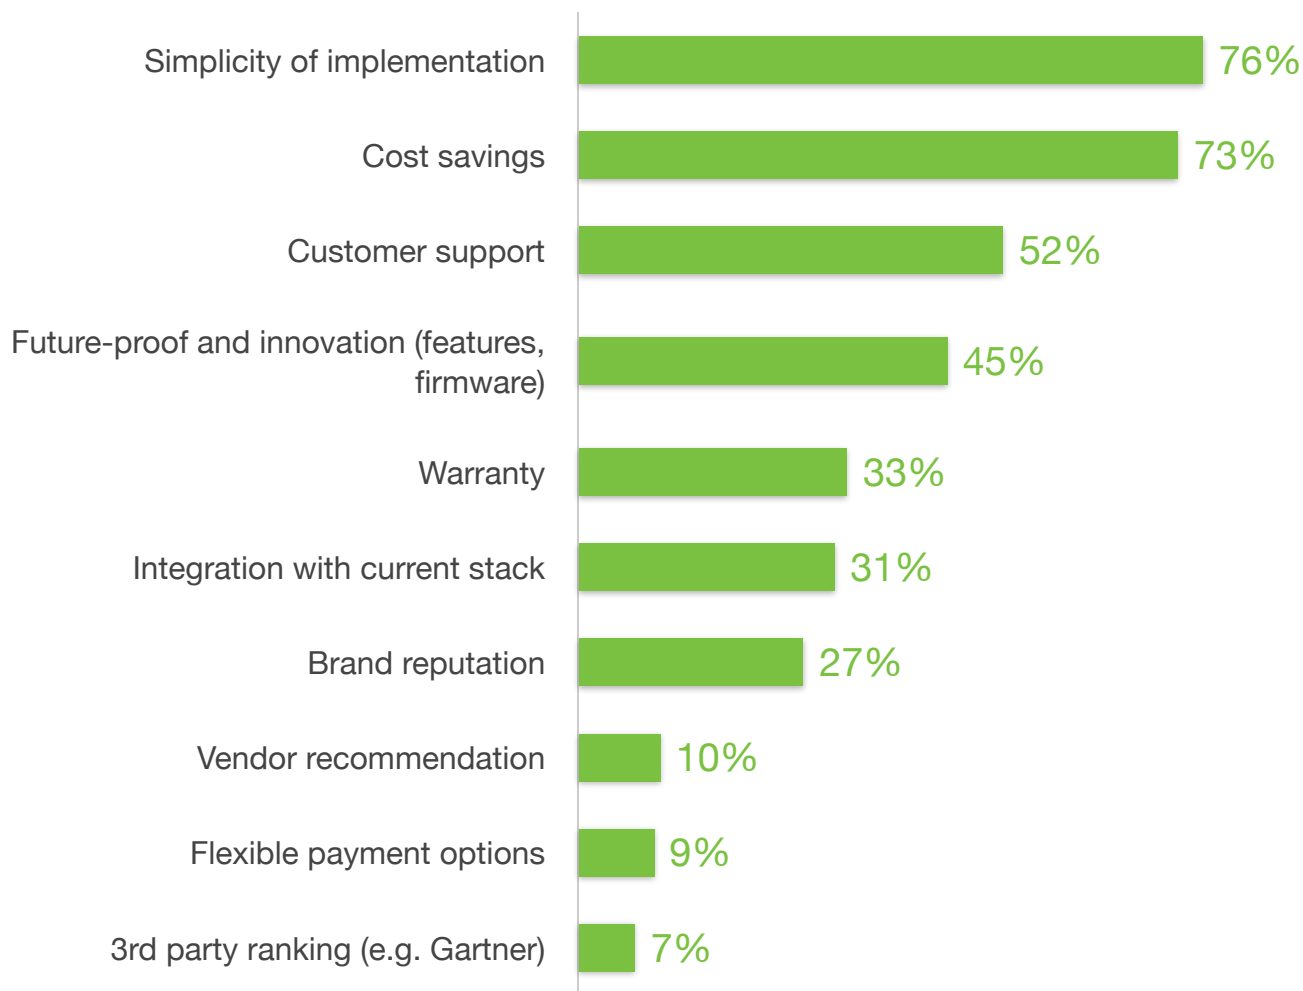

What are the top priorities for deciding on an IT solution?

Source: TechValidate survey of 110 users of Cisco Meraki. Sample comprised of organizations located in Algeria, Bahrain, Botswana, Burkina Faso, Cameroon, Egypt, Ethiopia, Gabon, Guinea-Bissau, Iraq, Kenya, Kuwait, Lebanon, Mali, Mauritius, Morocco, Namibia, Nigeria, Oman, Qatar, Rwanda, Réunion, Saudi Arabia, Senegal, Somalia, South Africa, Tunisia, Turkey, Uganda, the United Arab Emirates, and Yemen.