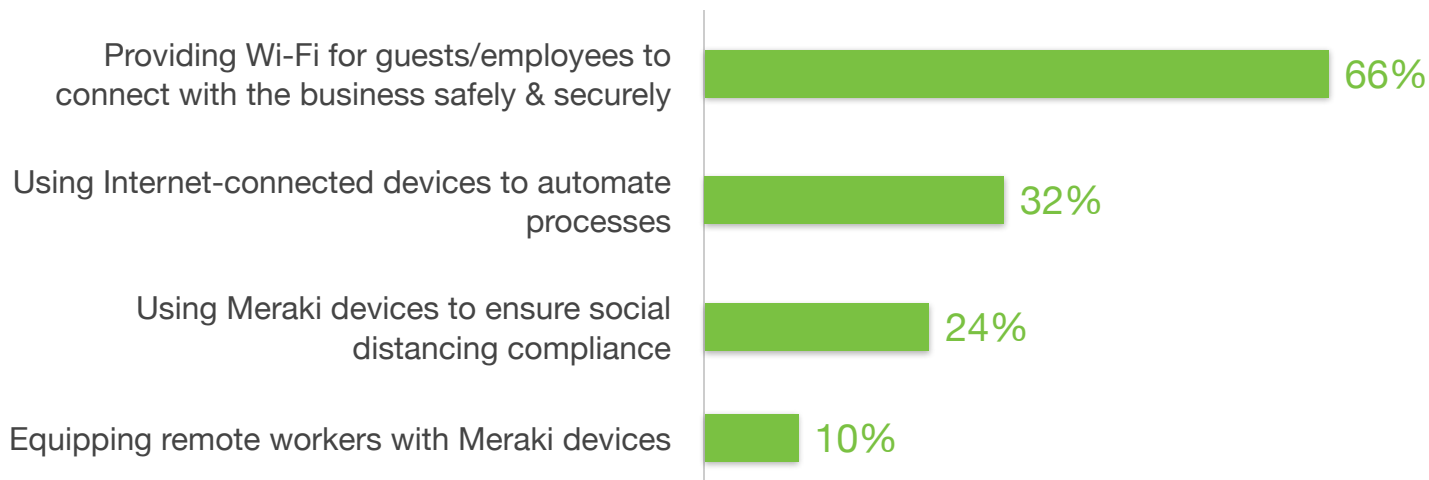

How is your organization using Meraki to address pandemic-related challenges?

Source: TechValidate survey of 222 users of Cisco Meraki. Sample comprised of Educational Institution organizations.

TechValidate
by SurveyMonkey