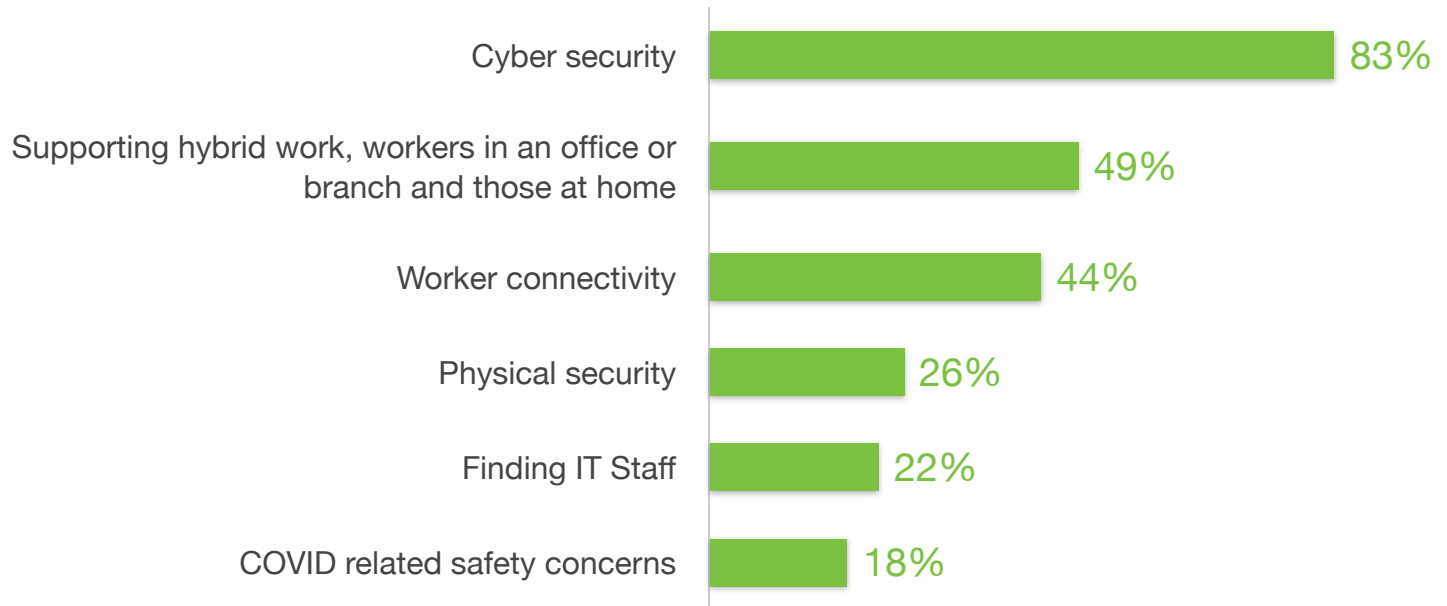

## What are your organization's top-of-mind IT challenges?

Source: TechValidate survey of 1899 users of Cisco Meraki

✓ Validated

Published: Feb. 8, 2022 TVID: 54B-F52-B61

TechValidate  
by SurveyMonkey