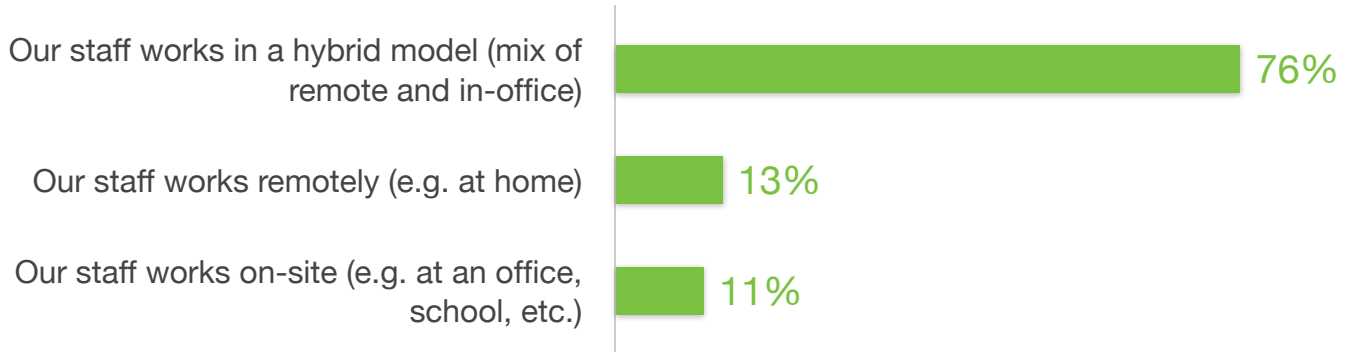

Workforce – EMEA

How are you currently supporting your workforce?

Source: TechValidate survey of 156 users of Cisco Meraki. Sample comprised of IT organizations located in EMEA.

✓ Validated

Published: Mar. 24, 2023 TVID: 460-33A-743