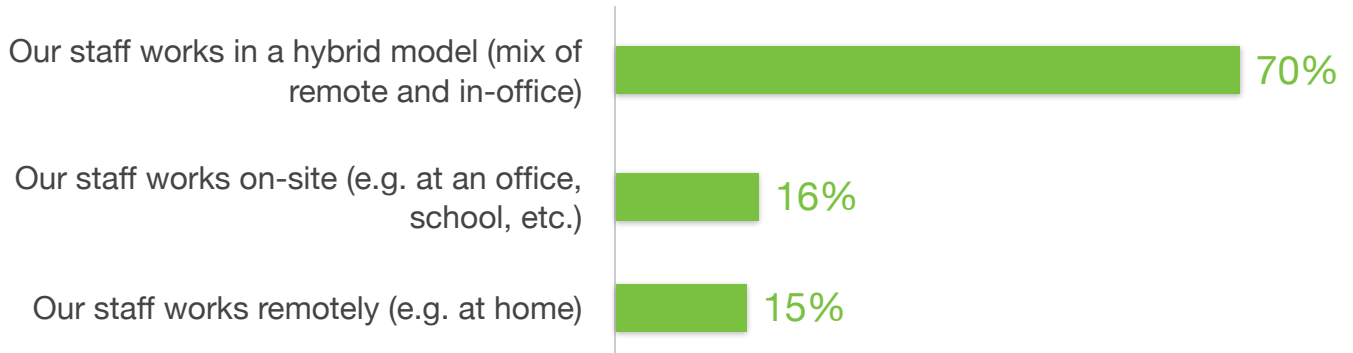

# Workforce – Professional Services

## How are you currently supporting your workforce?

Source: TechValidate survey of 199 users of Cisco Meraki. Sample comprised of Professional Services IT organizations.

✓ Validated

Published: Mar. 24, 2023 TVID: 43A-7EC-FEA