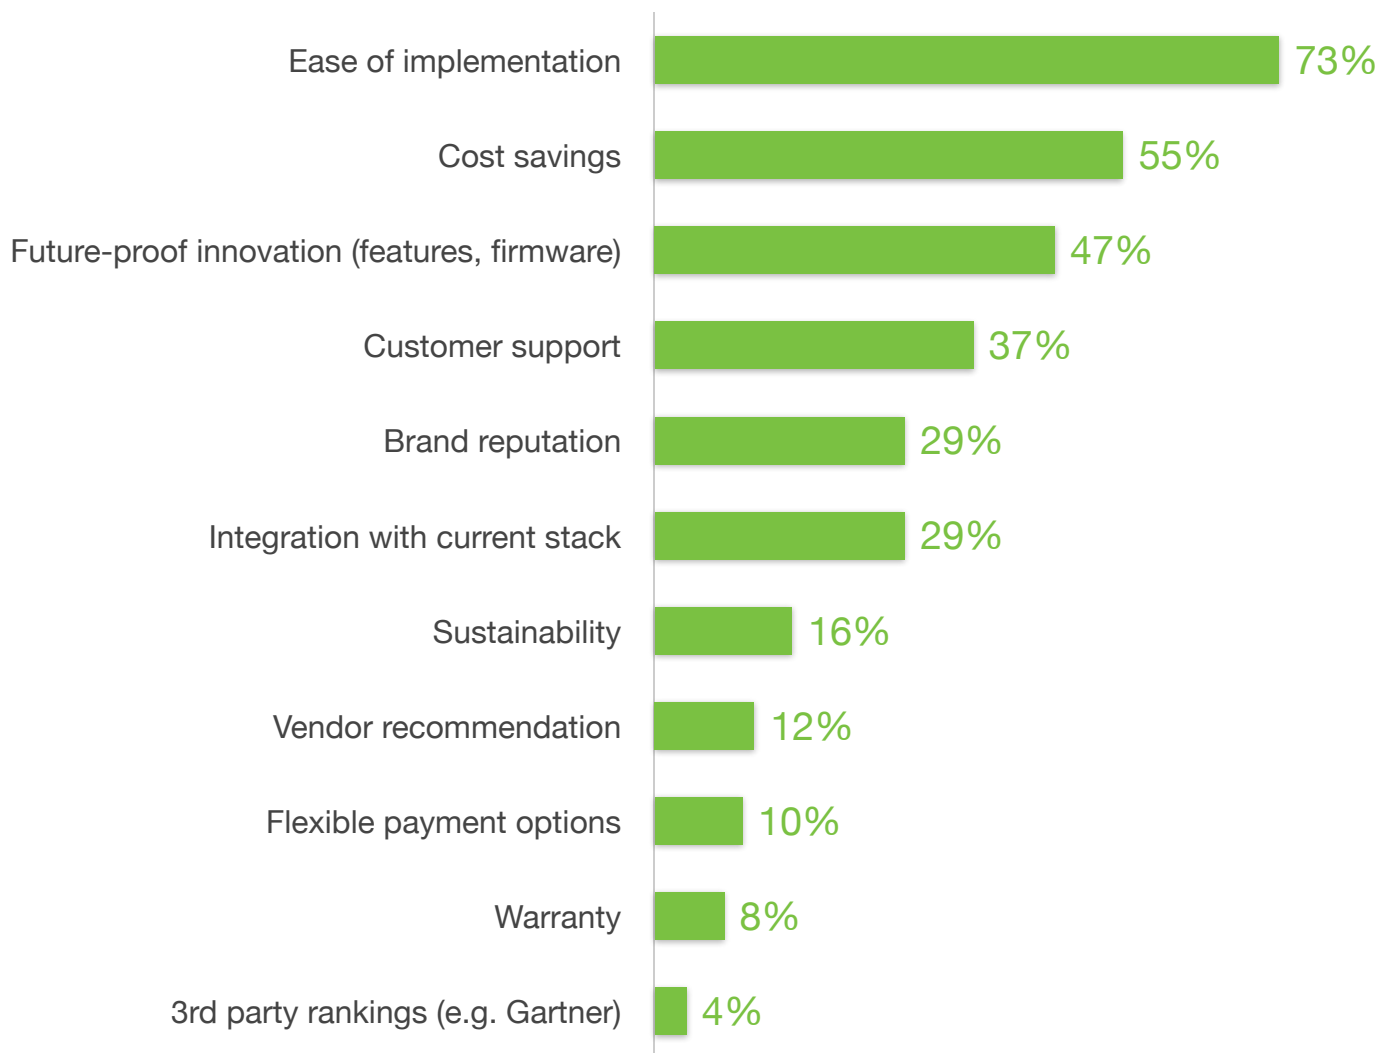

# IT Solution Decision Factors – EMEAR

What are the top 3 priorities for deciding on an IT solution?

Source: TechValidate survey of 51 users of Cisco Meraki. Sample comprised of IT organizations located in EMEAR