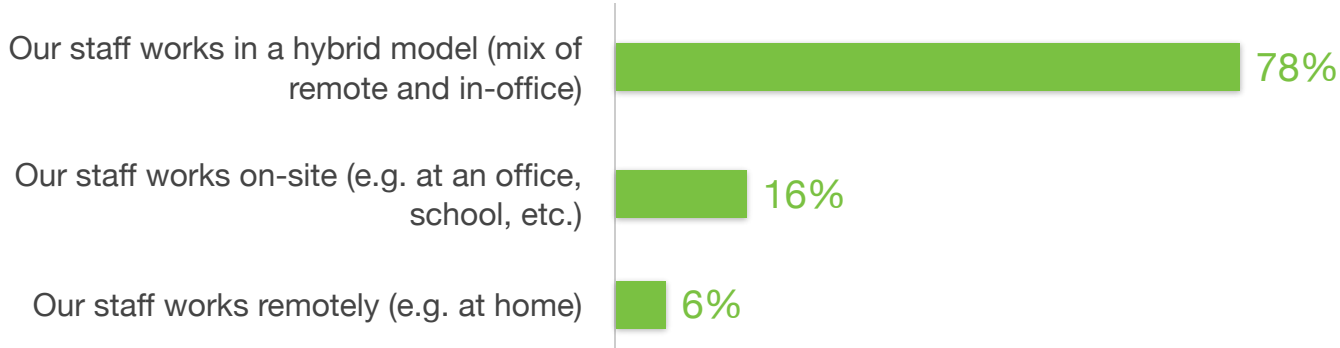

Global Workforce – SMB

How are you currently supporting your workforce?

Source: TechValidate survey of 938 IT users of Cisco Meraki.

✓ Validated

Published: Mar. 30, 2023 TVID: 40E-21D-856

TechValidate
by SurveyMonkey