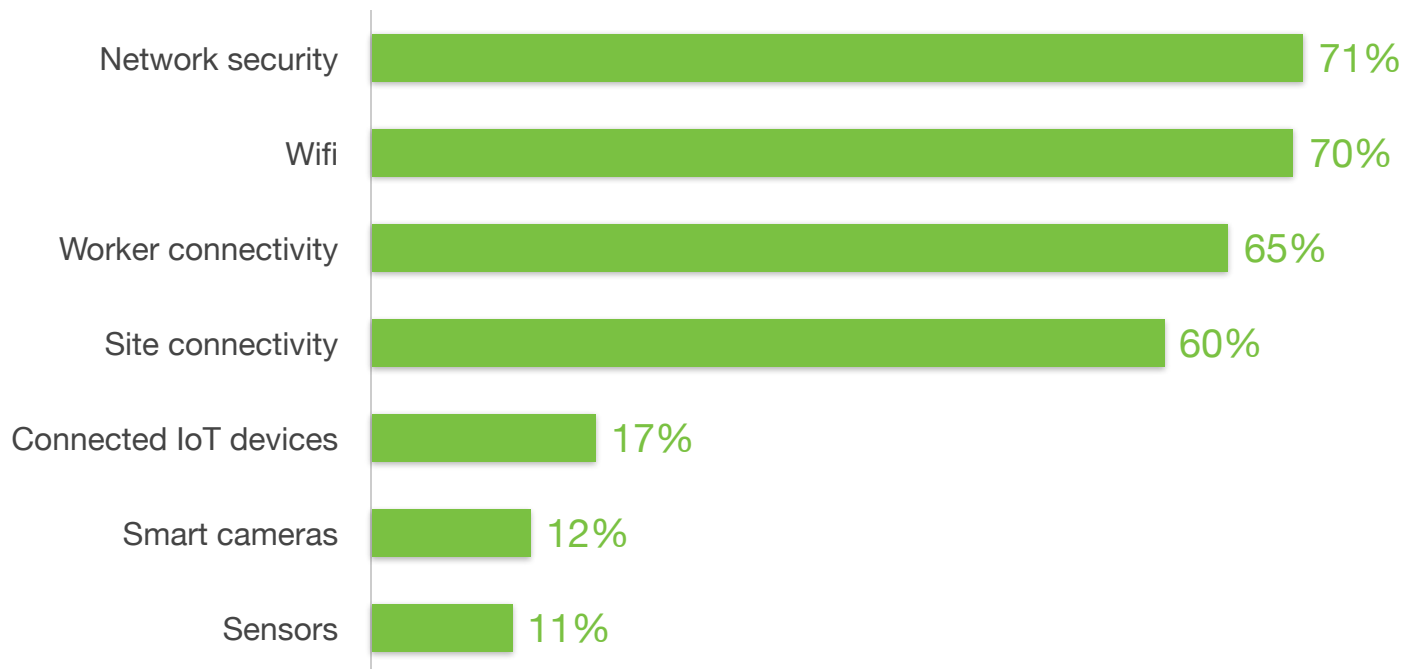

Which of the following have helped you establish a smarter work experience?

Source: TechValidate survey of 650 users of Cisco Meraki. Sample comprised of Enterprise IT organizations

TechValidate
by SurveyMonkey