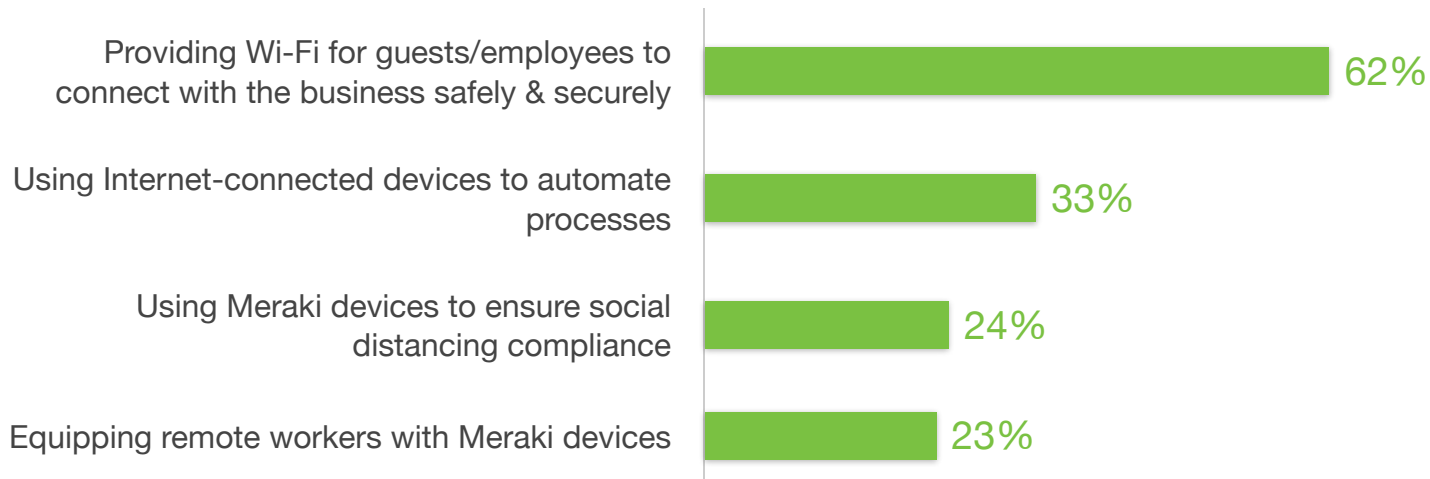

State and Local Government

How is your organization using Meraki to address pandemic-related challenges?

Source: TechValidate survey of 93 users of Cisco Meraki. Sample comprised of Government organizations located in the United States.